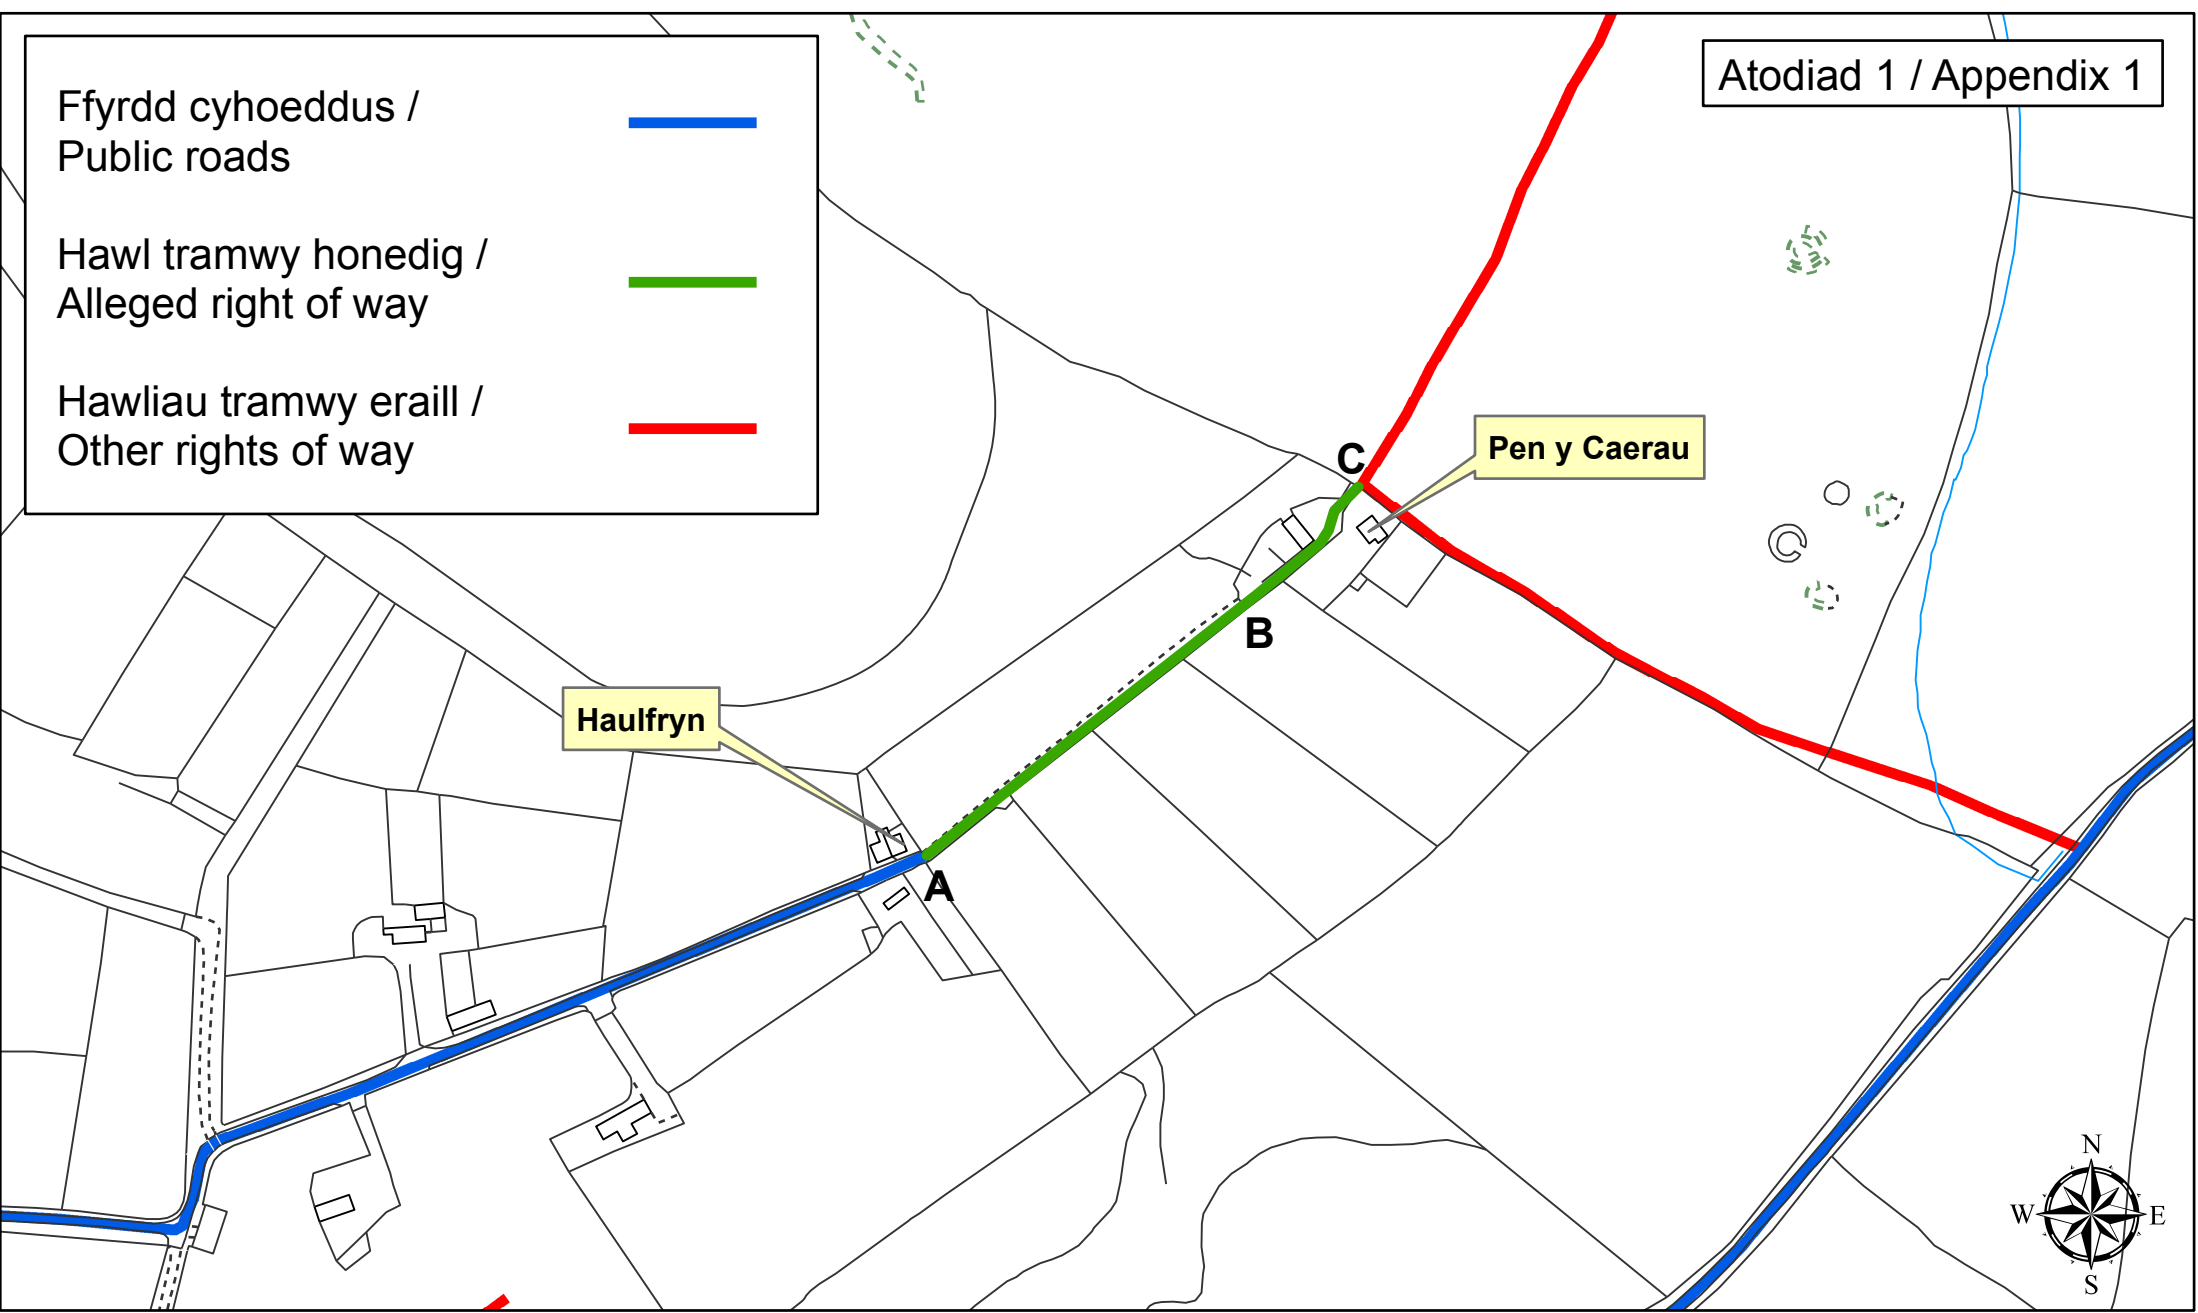

Ffyrdd cyhoeddus / Public roads	
Hawl tramwy honedig / Alleged right of way	
Hawliau tramwy eraill / Other rights of way	

© Hawlfraint y Goron a hawliau ddata 2011 Arolwg Ordnans 100023387
© Crown copyright and database rights 2011 Ordnance Survey 100023387

Hawl tramwy honedig ger Pen y Caerau / Alleged right of way near Pen y Caerau
Cyf. Grid / Grid Ref. - SH 287, 343