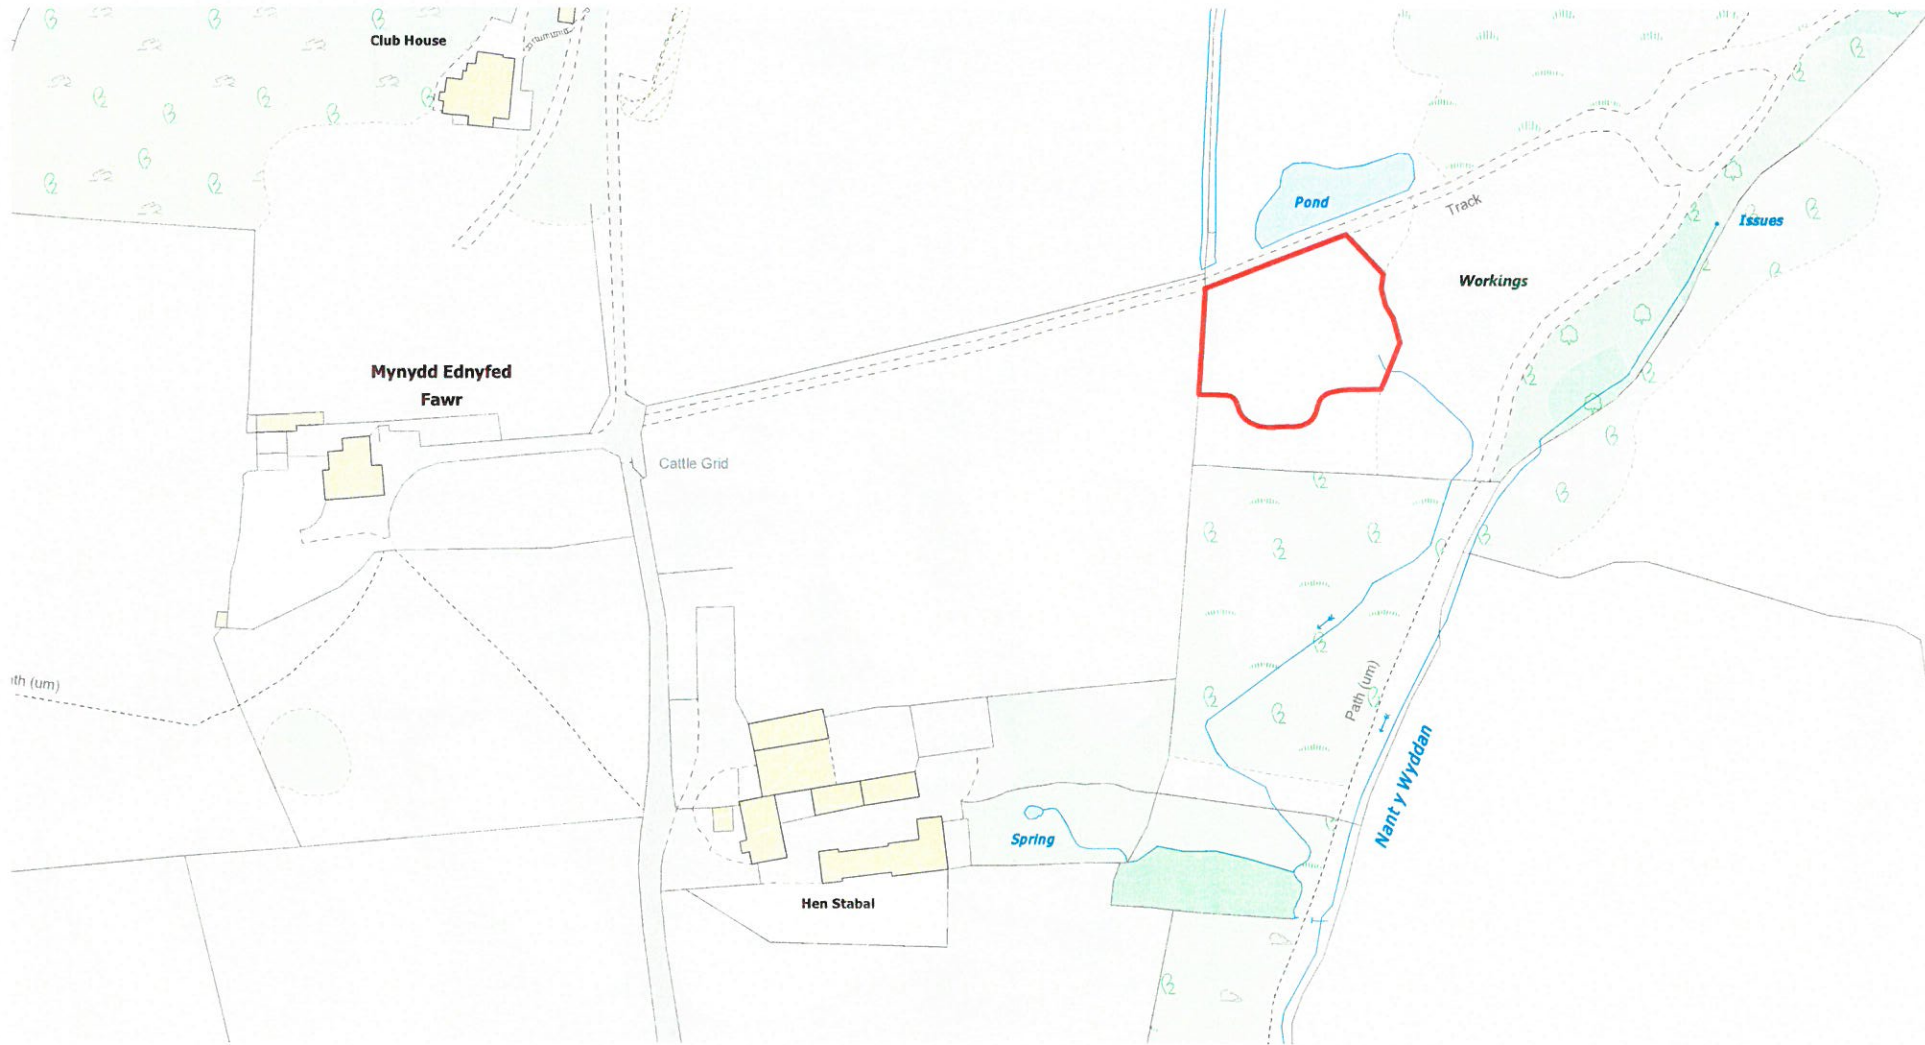

Rhif y Cais / Application Number : C16/1394/35/AM

Cynllun lleoliad ar gyfer adnabod y safle yn unig. Dim i raddfa.  
Location Plan for identification purposes only. Not to scale.

 <p>Ap Thomas Cyl. Unit 13b Llys Onnen Parc Menai Bangor Gwynedd LL57 4DF 01248 470353 www.ap-thomas.com info@ap-thomas.com</p>		<small>Produced from the Ordnance Survey National Grid. The Ordnance Survey National Grid revision available at this date. © Crown Copyright 2009 OS COPY LICENCE REF: LIC0237</small>		
		<small>© This drawing is copyright of Ap Thomas Cyl. and may not be copied or reproduced in any form in whole or part without written consent.</small>		
DATE : 07.10.2016 SCALE : 1:1250 DRAWN: LAG CHECKED: AMJ JOB. <b>Datblygiadau, Mynydd Ednyfed Fawr, Criccieth</b>		DRG. <b>Cynllun Lleoliad</b>		
JOB NO.	DRG. REF.	REV.		
5142	(9-)1000	*		