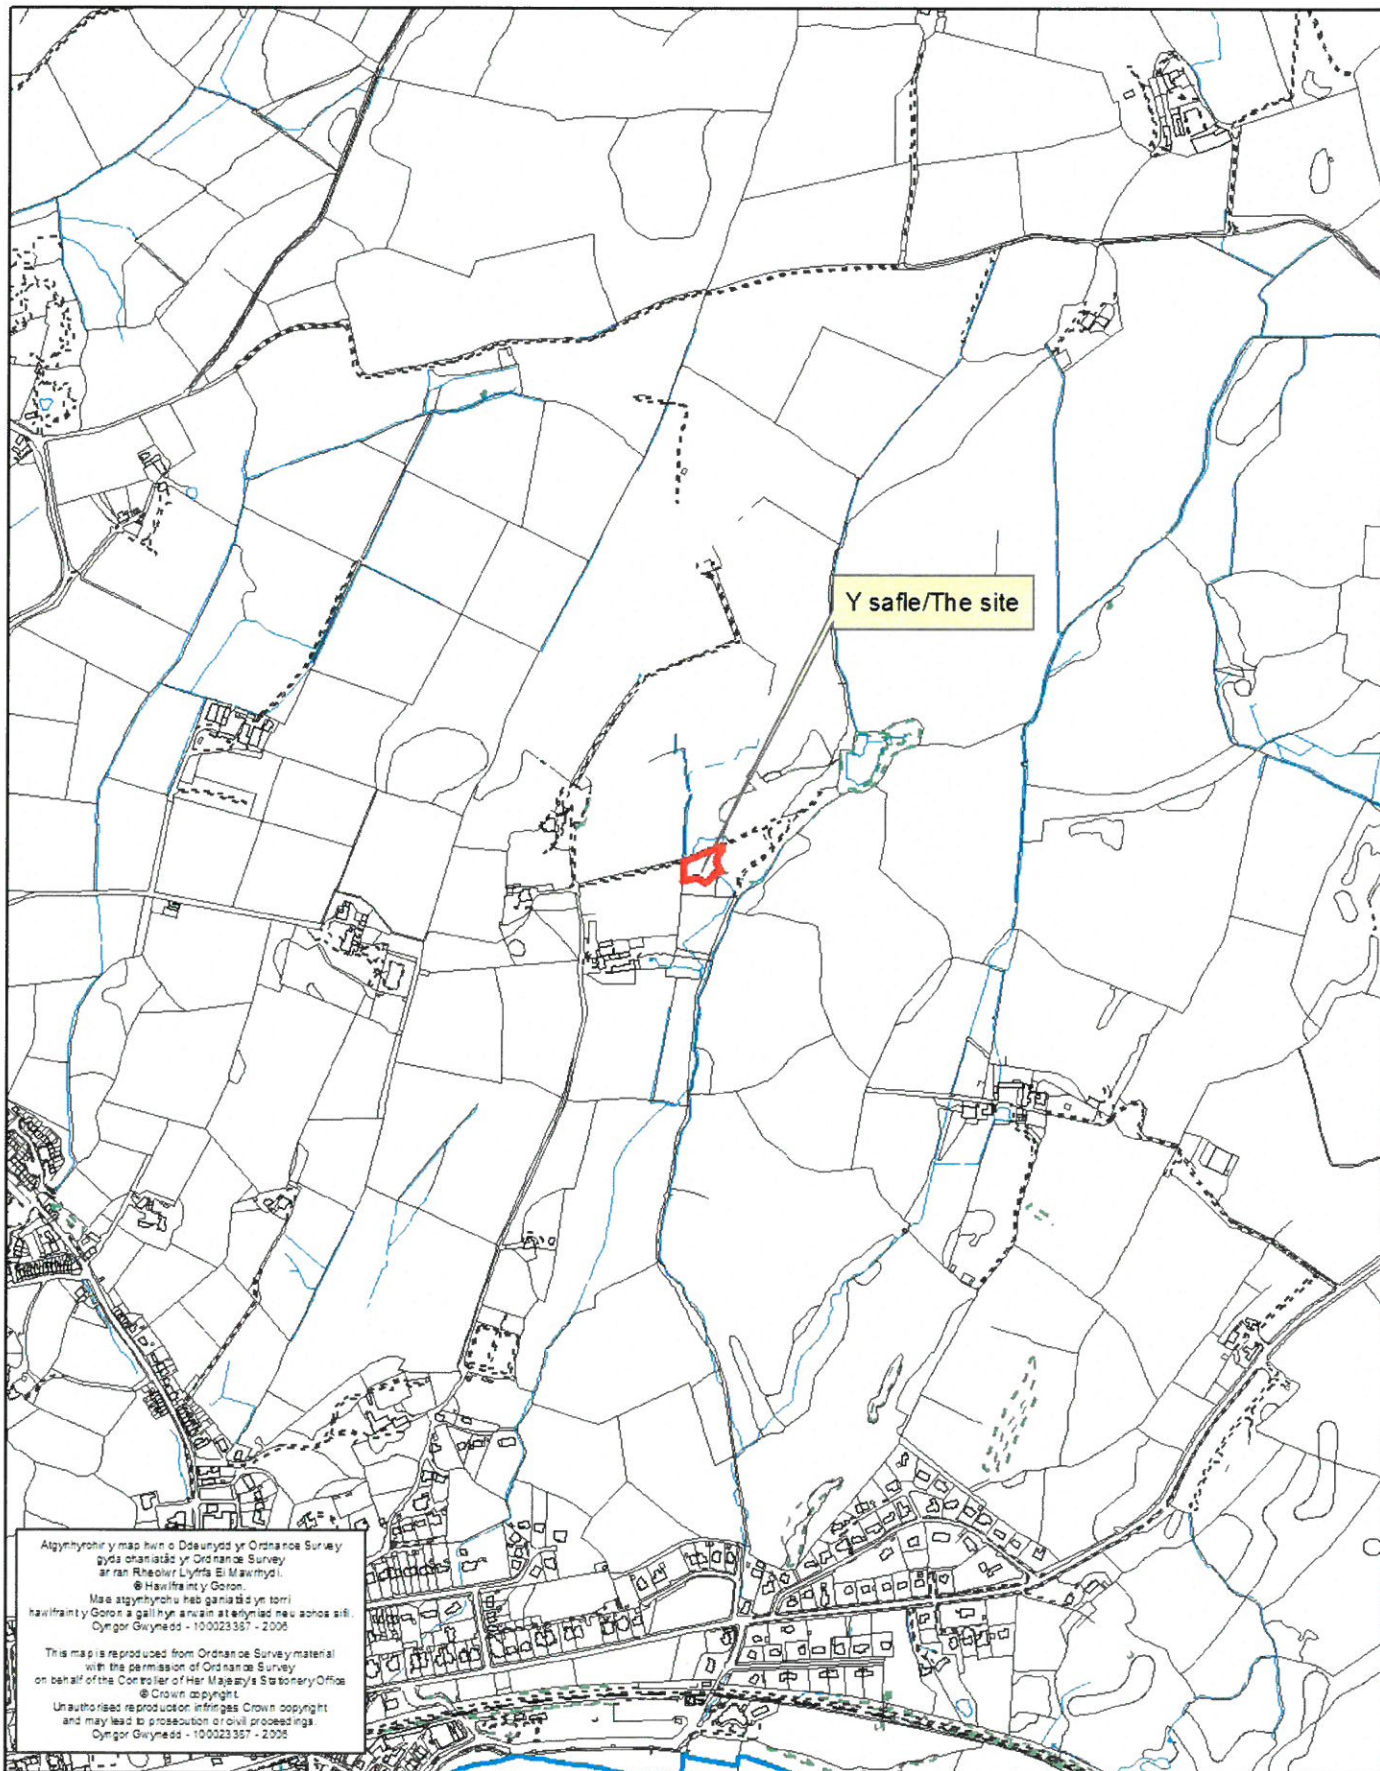

Rhif y Cais / Application Number : C16/1394/35/AM

Cynllun lleoliad ar gyfer adnabod y safle yn unig. Dim i raddfa.  
Location Plan for identification purposes only. Not to scale.

 <p>Ap Thomas Cyl. Unit 13b Llys Onnen Parc Menai Bangor Gwynedd LL57 4DF 01248 470353 www.ap-thomas.com info@ap-thomas.com</p>		<small>Produced from the Ordnance Survey National Grid. The Ordnance Survey National Grid revision available at this date. © Crown Copyright 2009 OS COPY LICENCE REF: LIC0237</small>		
		<small>© This drawing is copyright of Ap Thomas Cyl. and may not be copied or reproduced in any form in whole or part without written consent.</small>		
DATE : 07.10.2016 SCALE : 1:1250 DRAWN: LAG CHECKED: AMJ JOB. <b>Datblygiadau, Mynydd Ednyfed Fawr, Criccieth</b>		DRG. <b>Cynllun Lleoliad</b>		
JOB NO.	DRG. REF.	REV.		
5142	(9-)1000	*		