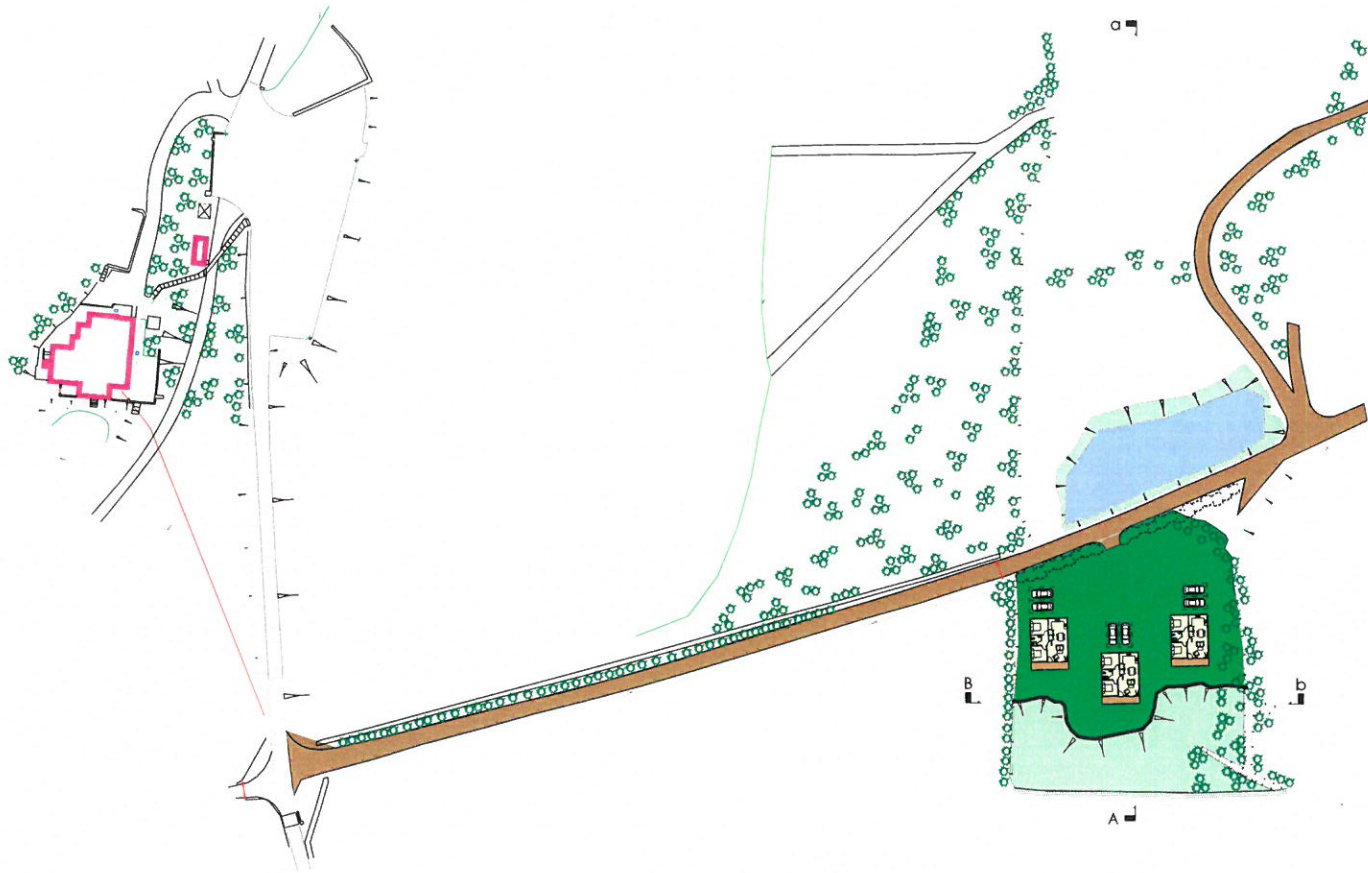

CAIS CYNLLUNIO AMLINELLOL

Ap Thomas Cyl.
Unit 13b
Llys Onnen
Parc Menai
Bangor
Gwynedd
LL57 4DF
01248 470353
www.ap-thomas.com
info@ap-thomas.com

DATE	: 26.08.2016	SCALE	: 1:1000
DRAWN:	LAG	CHECKED:	AMJ
JOB:	Datblygiadau, Mynydd Ednyfed Fawr, Criccieth		
DRG:	Cynllun Safle Brwidedig		
JOB NO.	DRG. REF.	REV.	
5142	(91)01	*