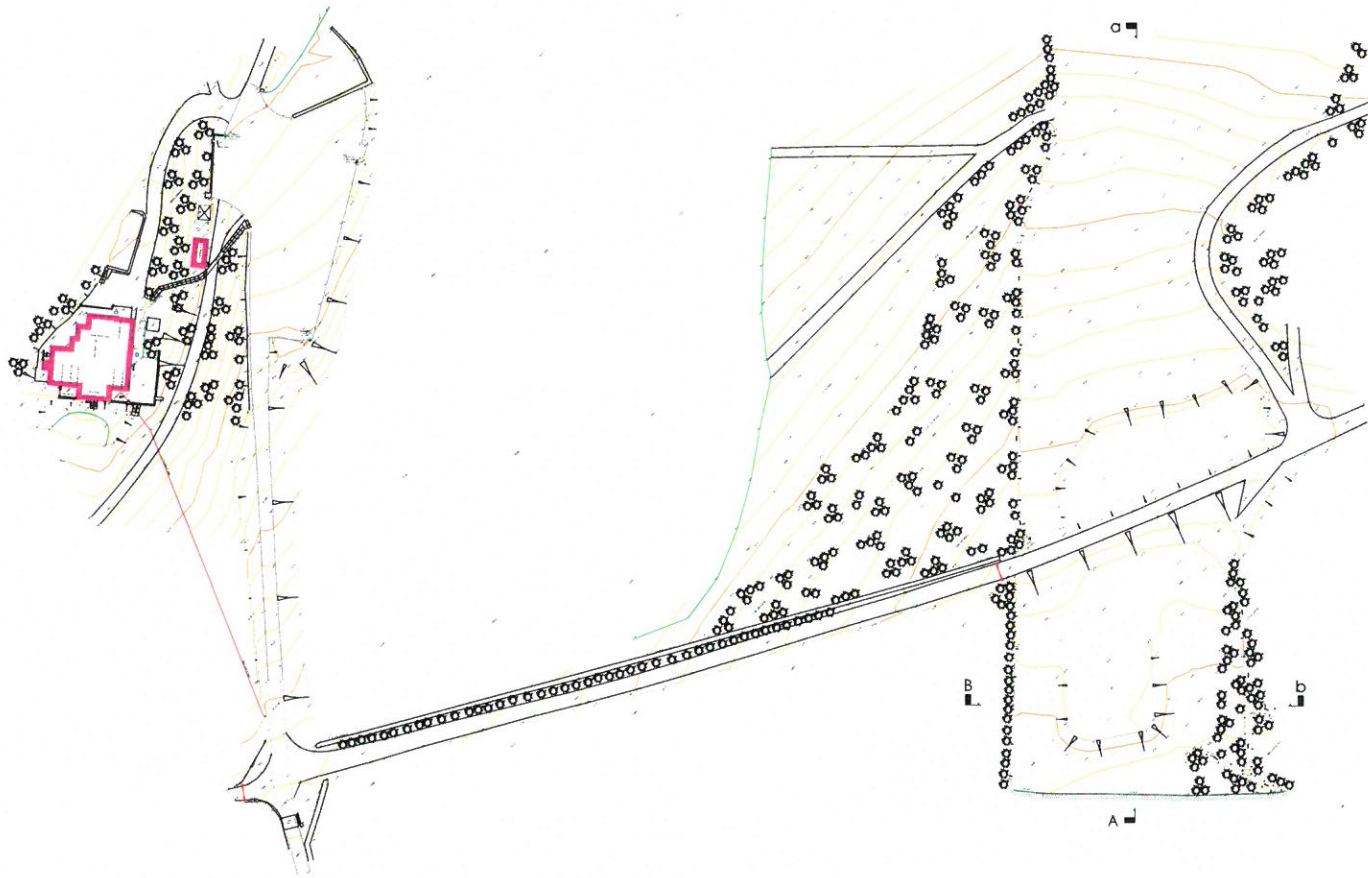

CAIS CYNLLUNIO AMLINELLOL Ap Thomas Cyl. Unit 13b Llys Onnen Parc Menai Bangor Gwynedd LL57 4DF 01248 670353 www.ap-thomas.com info@ap-thomas.com	DATE : 26.08.2016 SCALE : 1:1000	
	DRAWN: LAG CHECKED: AMJ	
	JOB. Datblygiadau, Mynydd Ednyfed Fawr, Criccieth	
	DRG. Cynllun Safle Presennol	
JOB NO.	DRG. REF.	REV.
5142	(90)01	*