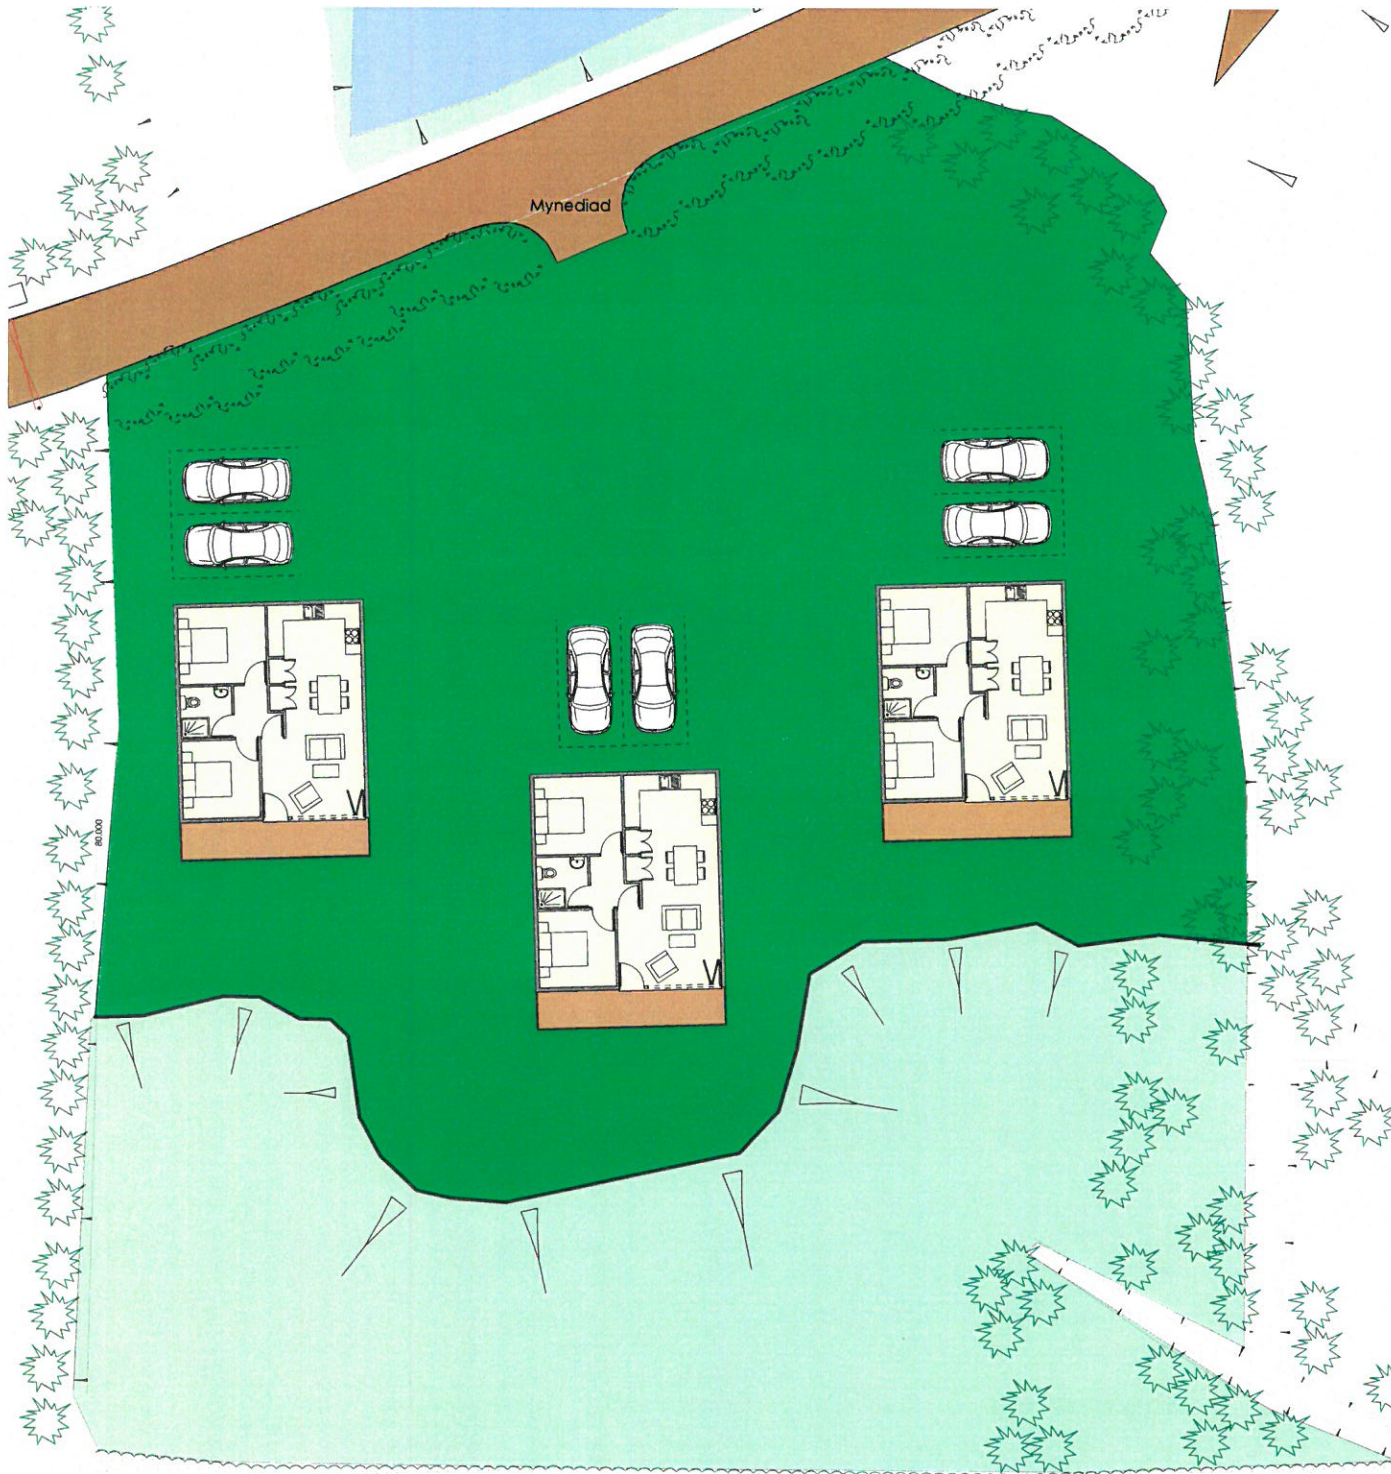

**CAIS CYNLLUNIO
AMLINELLOL**

Ap Thomas Cyf.
Unit 13b
Llys Omni
Parc Menai
Bangor
Gwynedd
LL57 4DF
01248 670353
www.ap-thomas.com
info@ap-thomas.com

DATE :	26.08.2016	SCALE :	1:200
DRAWN:	LAG	CHECKED:	AMJ
JOB.	Datblygiadau, Mynyd Ednyfed Fawr, Criccieth		
DRG.	Cynllun Safle Brwiededig		
JOB NO.	DRG. REF.	REV.	
5142	(91)03	*