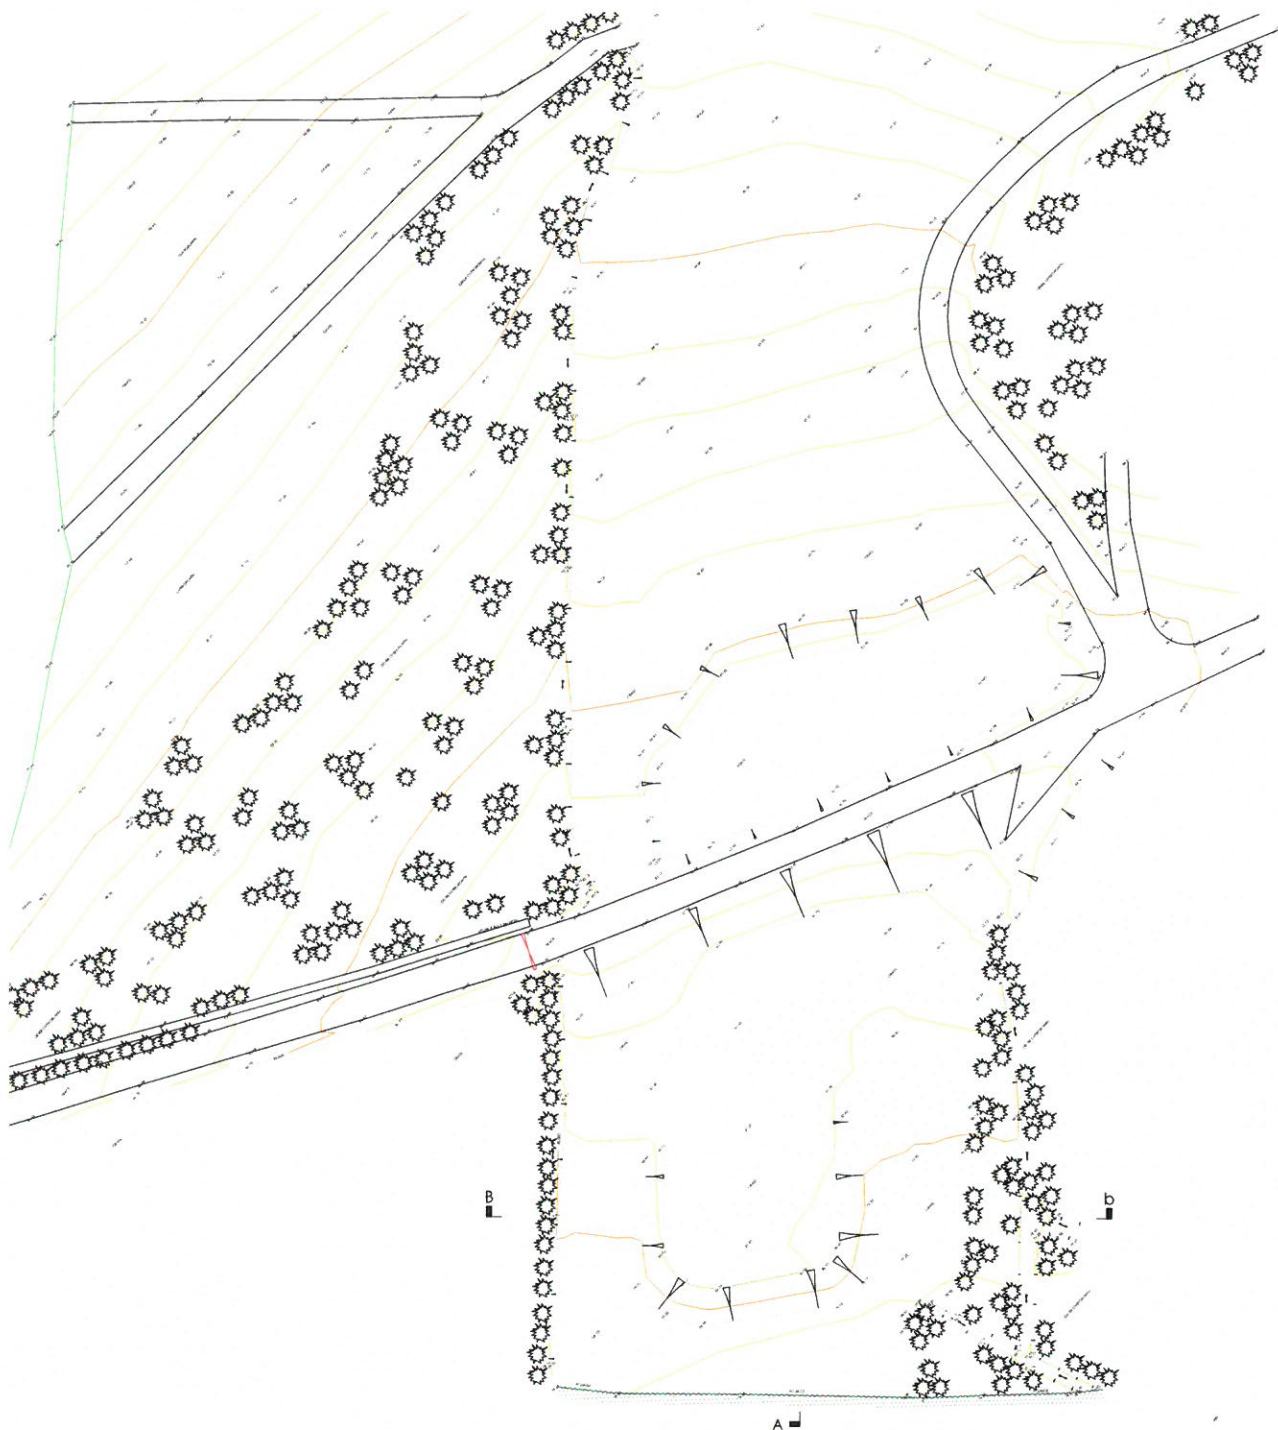

Ap Thomas Cyl. Unit 13b Llys Onnen Parc Menai Bangor Gwynedd LL57 4DF 01248 470353 www.ap-thomas.com info@ap-thomas.com	CAIS CYNLLUNIO AMLINELLOL		DATE : 26.08.2016 SCALE : 1:500
			DRAWN: LAG CHECKED: AMJ
			JOB. Datblygiadau, Mynydd Ednyfed Fawr, Criccieth
			DRG. Cynllun Safle Presennol
	JOB NO.	DRG. REF.	REV.
	5142	(90)02	*