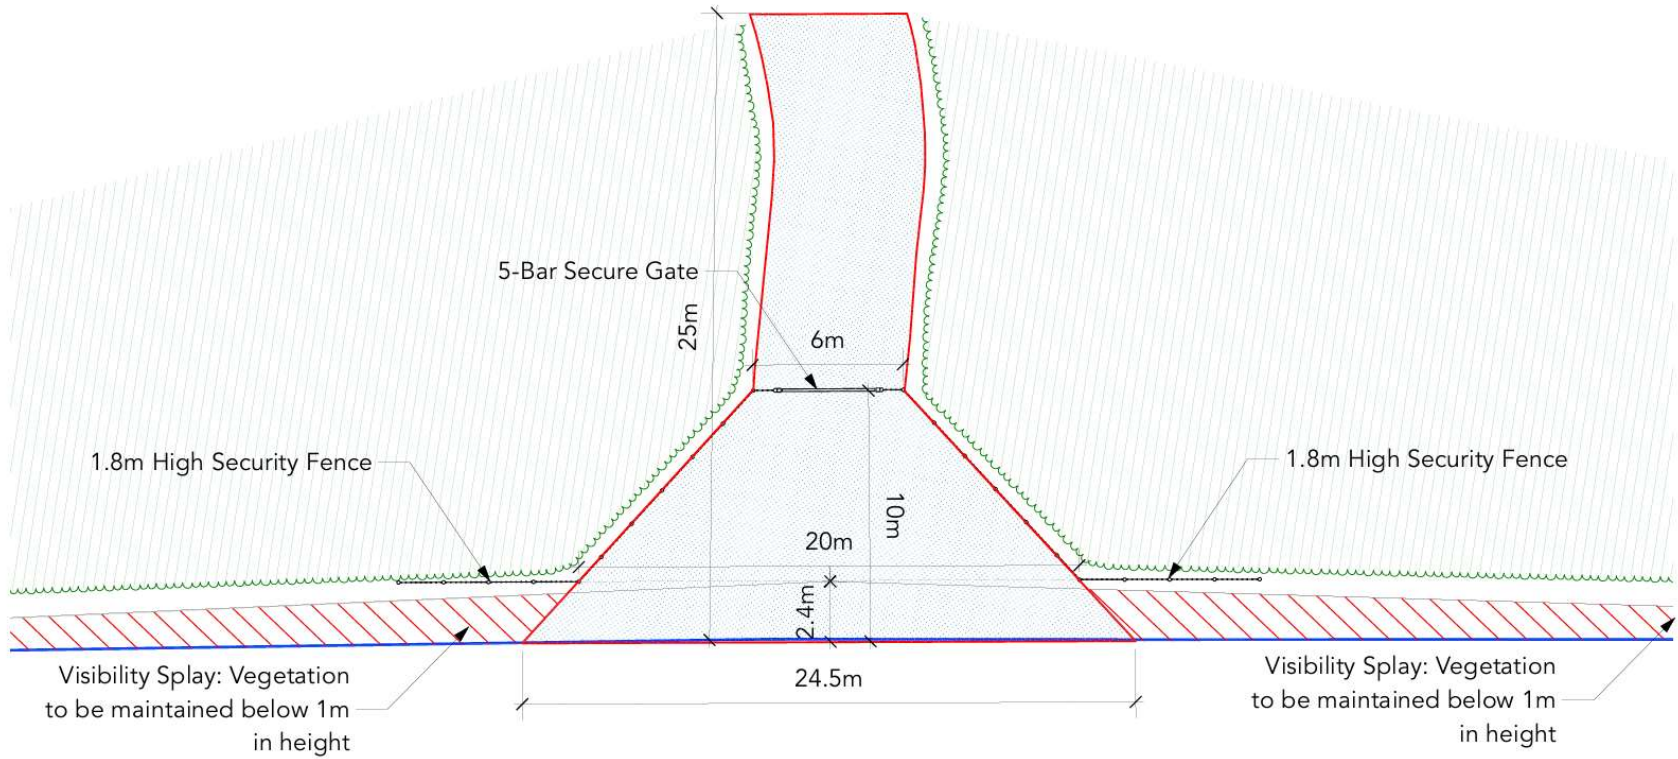

Cabin Wood
Proposed Site Access