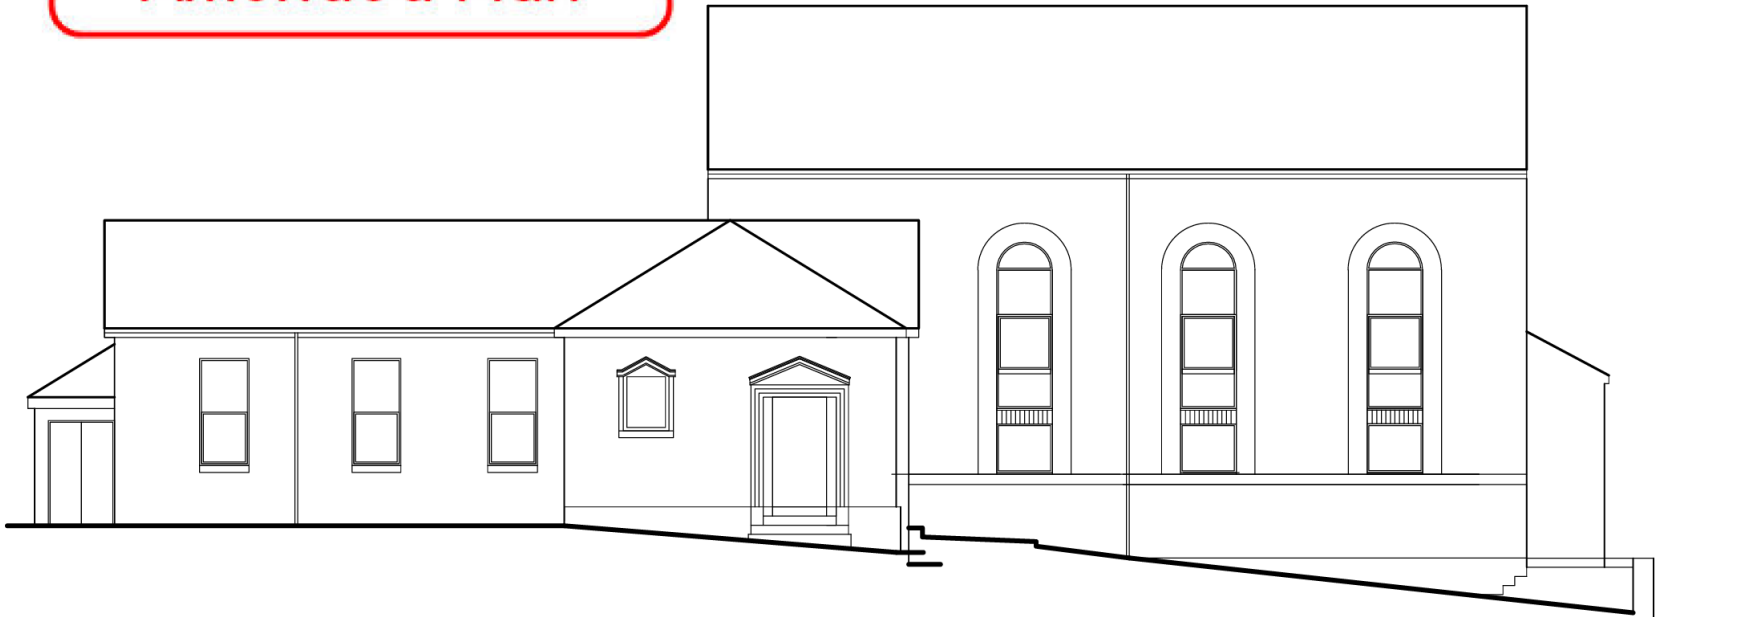

Cynllun Diwygiedig
Amended Plan

New stepped access to side carried out with minimal disturbance to ground. 10mm top soil removed with new steps cast on a 100mm reinforced concrete pad with A393 mesh.

CYNLLUN
PLANS DRAWN