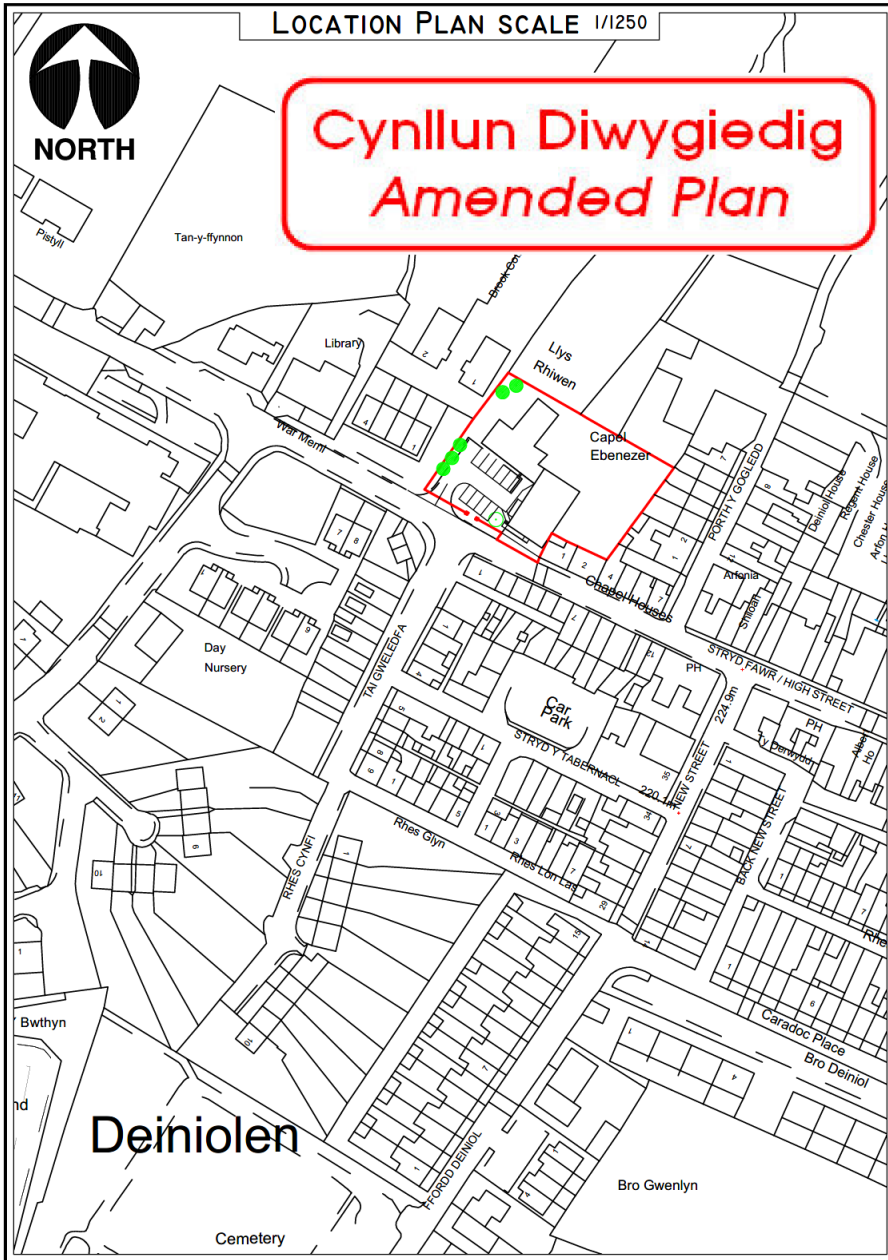

NORTH

LOCATION PLAN SCALE 1/1250

Cynllun Diwygiedig Amended Plan

BLOCK PLAN SCALE 1/500

CYNLLUN PLANS DRAWN	Address Capel Ebenezer, Deiniolen, Gwynedd.	Scale As shown
	Architectural Services email : cynllun@yahoo.com 07840704822	Date July 2019
	Drawing Location/ Block Plan Proposed	Drawing no 1697-A3-02
		Job Ref 1697