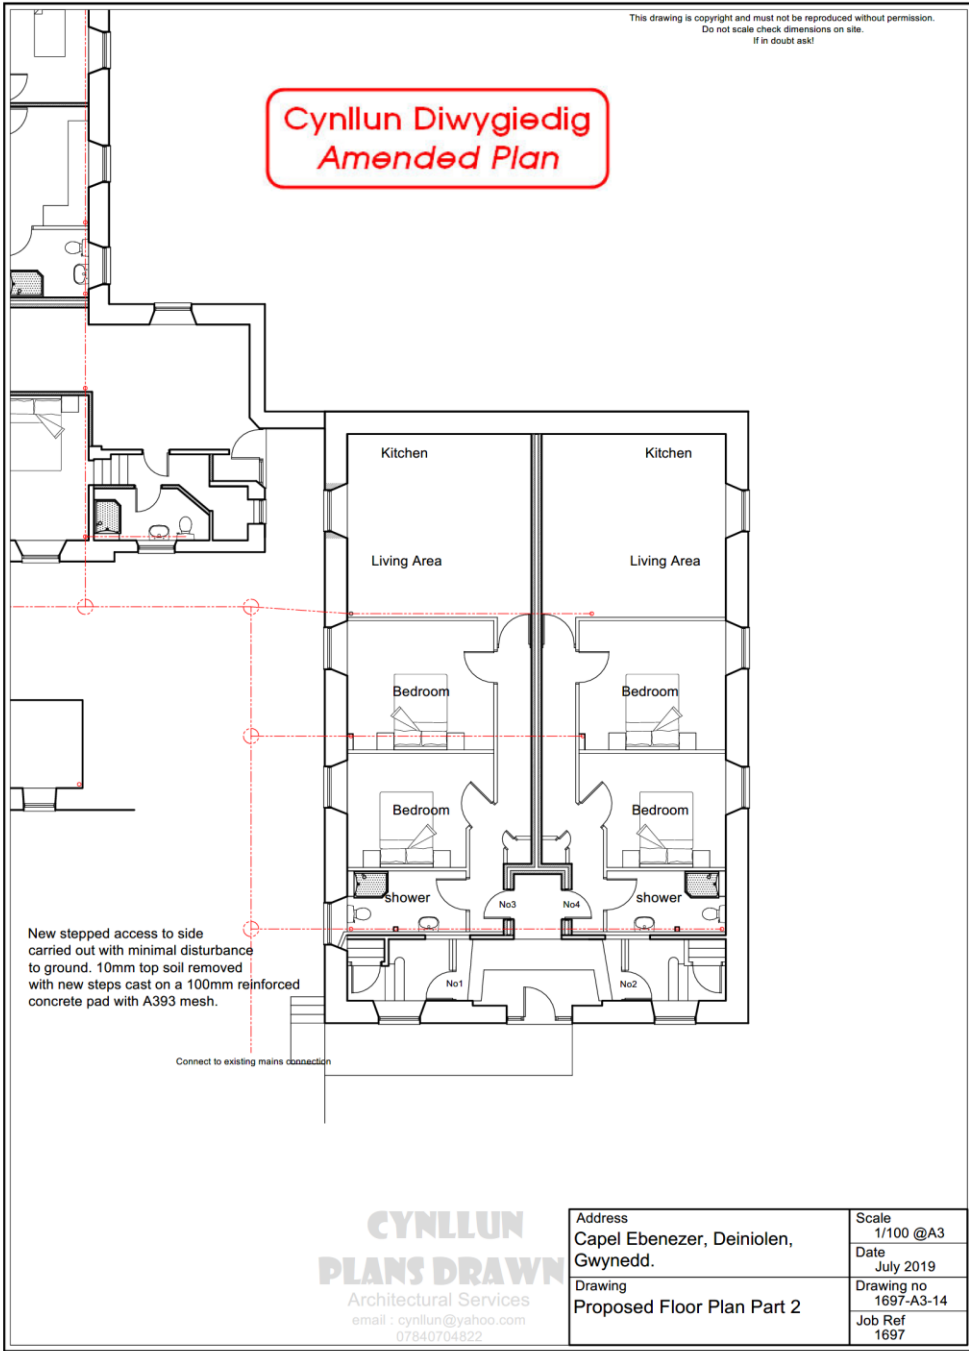

Cynllun Diwygiedig Amended Plan

New stepped access to side carried out with minimal disturbance to ground. 10mm top soil removed with new steps cast on a 100mm reinforced concrete pad with A393 mesh.

Connect to existing mains connection

**CYNLLUN
PLANS DRAWN**
Architectural Services
email : cynllun@yahoo.com
07840704822

Address
Capel Ebenezer, Deiniolen,
Gwynedd.
Drawing
Proposed Floor Plan Part 2

Scale	1/100 @A3
Date	July 2019
Drawing no	1697-A3-14
Job Ref	1697