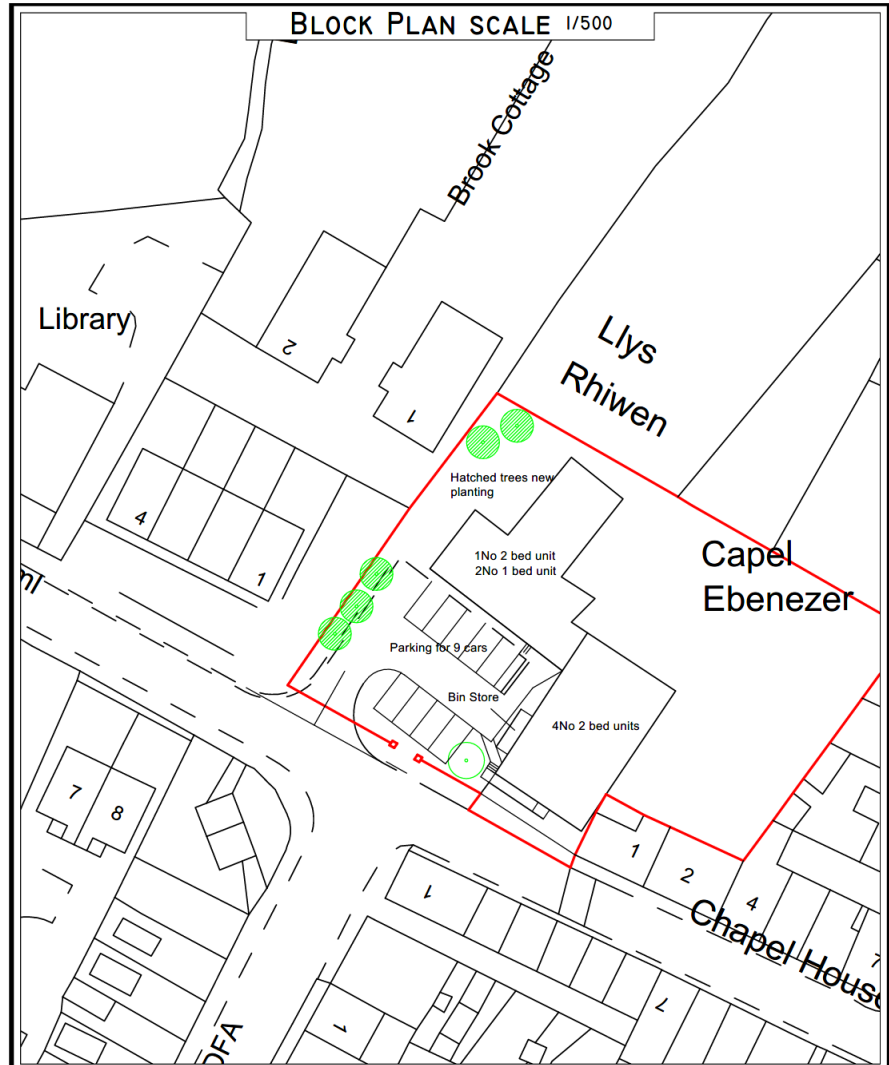

NORTH

LOCATION PLAN SCALE 1/1250

Cynllun Diwygiedig Amended Plan

BLOCK PLAN SCALE 1/500

CYNLLUN PLANS DRAWN	Address Capel Ebenezer, Deiniolen, Gwynedd.	Scale As shown
	Architectural Services email : cynllun@yahoo.com 07840704822	Date July 2019
	Drawing Location/ Block Plan Proposed	Drawing no 1697-A3-02
		Job Ref 1697

Cynllun Diwygiedig
Amended Plan

New stepped access to side carried out with minimal disturbance to ground. 10mm top soil removed with new steps cast on a 100mm reinforced concrete pad with A393 mesh.

CYNLLUN
PLANS DRAWN