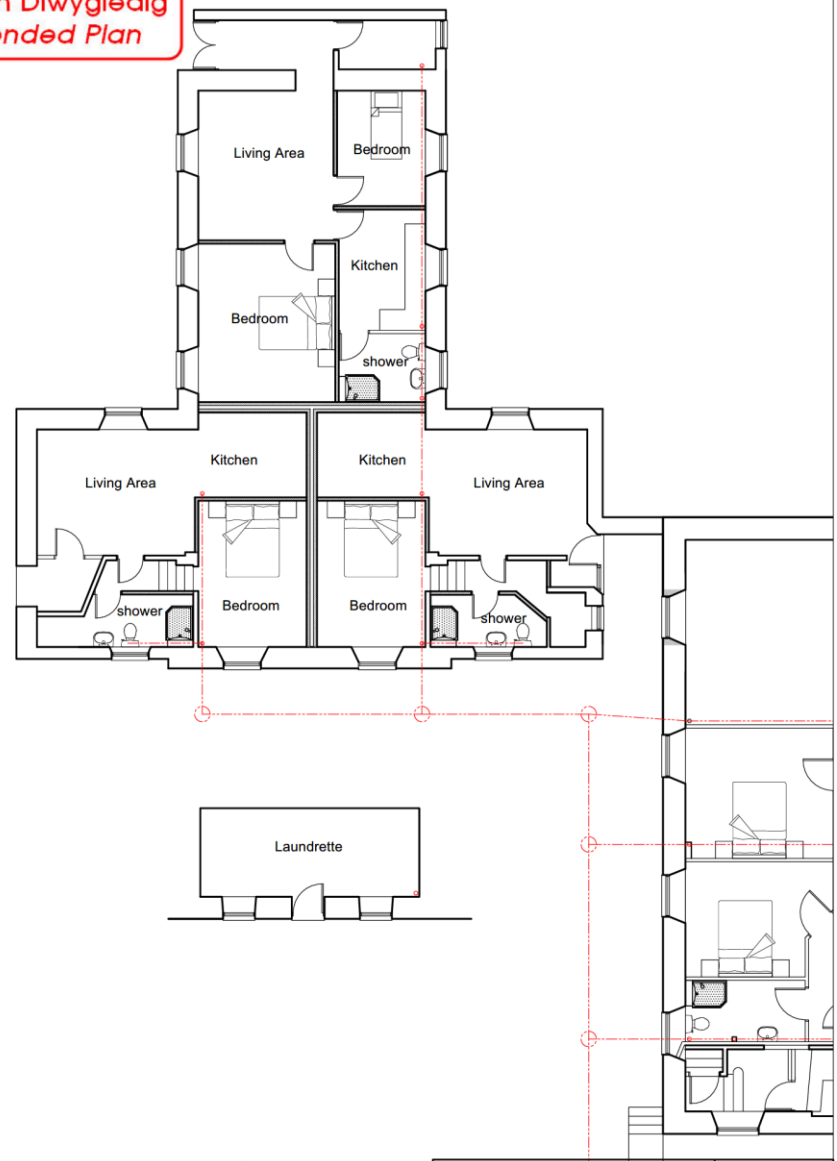

**Cynllun Diwygiedig
Amended Plan**

**CYNLLUN
PLANS DRAWN**
Architectural Services
email : cynllun@yahoo.com
07840704822

Address
Capel Ebenezer, Deiniolen,
Gwynedd.
Drawing
Proposed Floor Plan Part 1

Scale	1/100 @A3
Date	July 2019
Drawing no	1697-A3-13
Job Ref	1697