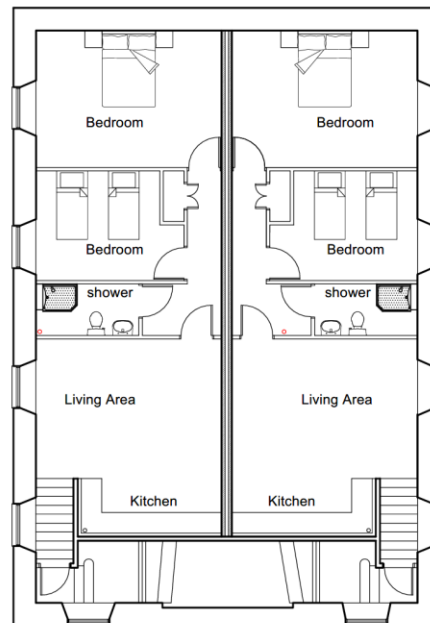

CYNLLUN
PLANS DRAWN
Architectural Services
email : cynllun@yahoo.com
07840704822

Address Capel Ebenezer, Deiniolen, Gwynedd.	Scale 1/100 @A3
Drawing Proposed First Floor Plan	Date July 2019
	Drawing no 1697-A3-15
	Job Ref 1697