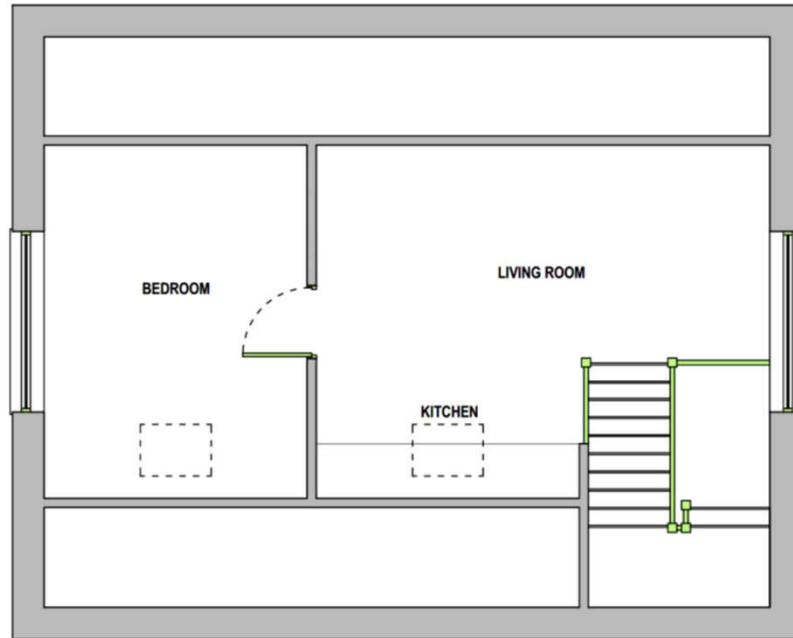

A: 14 Llys Marina
Bangor Road
Y Ffalchell
Gwynedd
E: info@bds-gwynedd.co.uk
T: 01248 295 093

Address: **Granny Annex**
Dderwen Ddeg, Llanbedrog, Gwynedd
Title: **Proposed FF Layout**

Drawn: HGJ	Checked: -	Date: 16.02.21	Rev: -
Scale: 1:50@A3	Job: 12361	Drawing No: AL.01.02