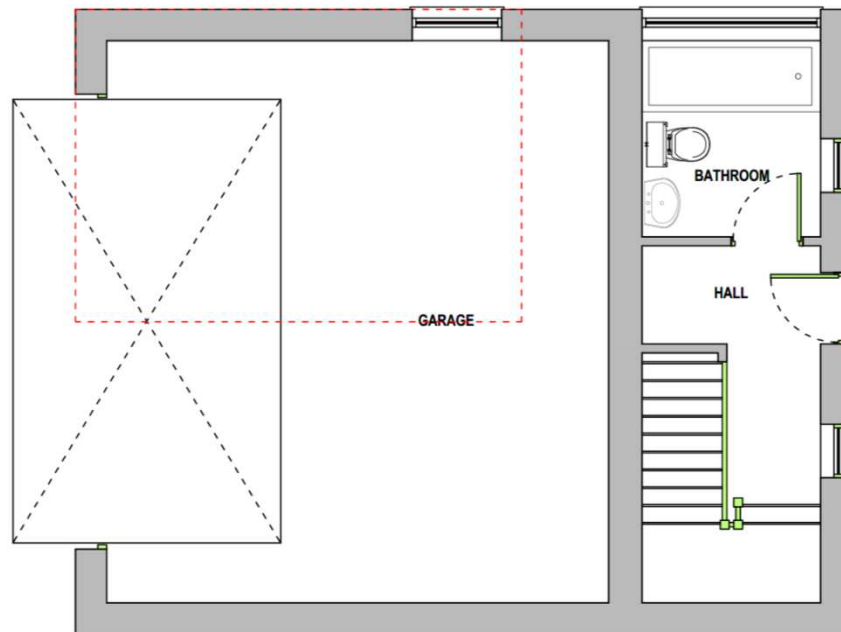

A: 14 Llys Marina
Bangor Road
Y Felinheli
Gwynedd
E: info@bds-gwynedd.co.uk
T: 01248 295 093

Address: **Granny Annex**
Ddenwen Ddeg, Llanbedrog, Gwynedd
Title: **Proposed GF Layout**

Drawn: HGJ	Checked: -	Date: 16.02.21	Rev:
Scale: 1:50@A3	Job: 12361	Drawing No: AL.01.01	-