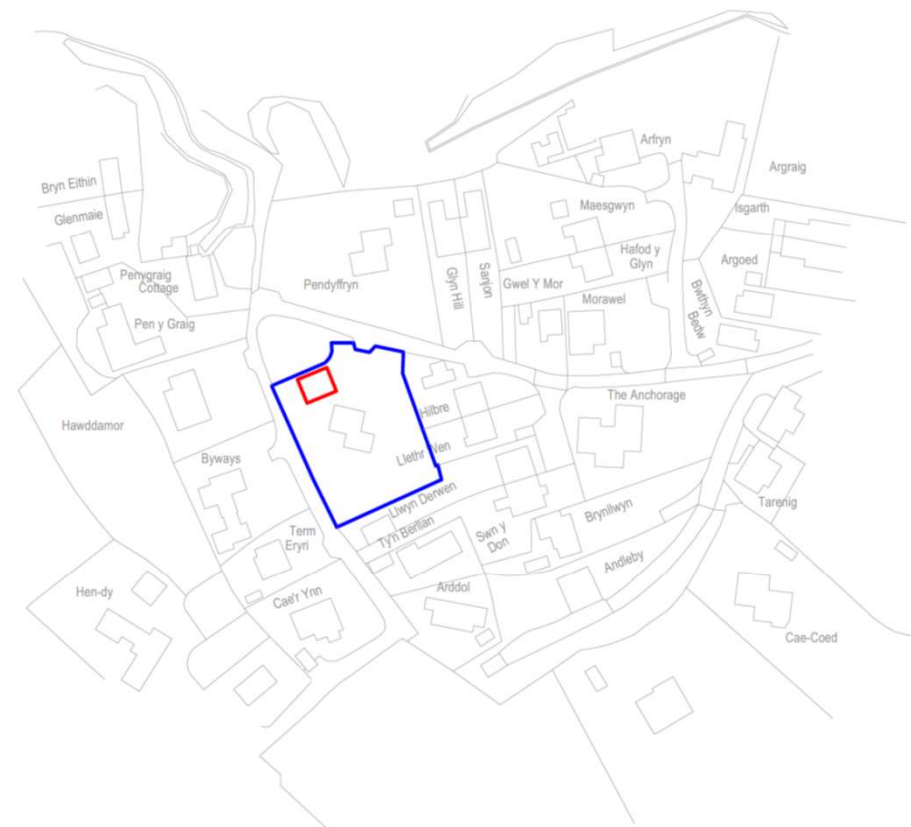

Proposed Location **Layout**

Derbyn
w/ 06/04/2021

Scale - 1:1250

Legend

- Development Site
- Extent of Ownership

Copyright

© Crown Copyright and Database Rights 2020
Ordnance Survey 0100031673

A: 14 Llys Marina
Bangor Road
Y Fainelli
Gwynedd
E: info@bds-gwynedd.co.uk
T: 01248 295 093

Address: **Granny Annex**
Dderwen Ddsg, Llanbedrog, Gwynedd
Title: **Location Plan**

Drawn: HGJ	Checked: -	Date: 16.02.21	Rev:
Scale: 1:1250@A3	Job: 12361	Drawing No: AL.00.01	-