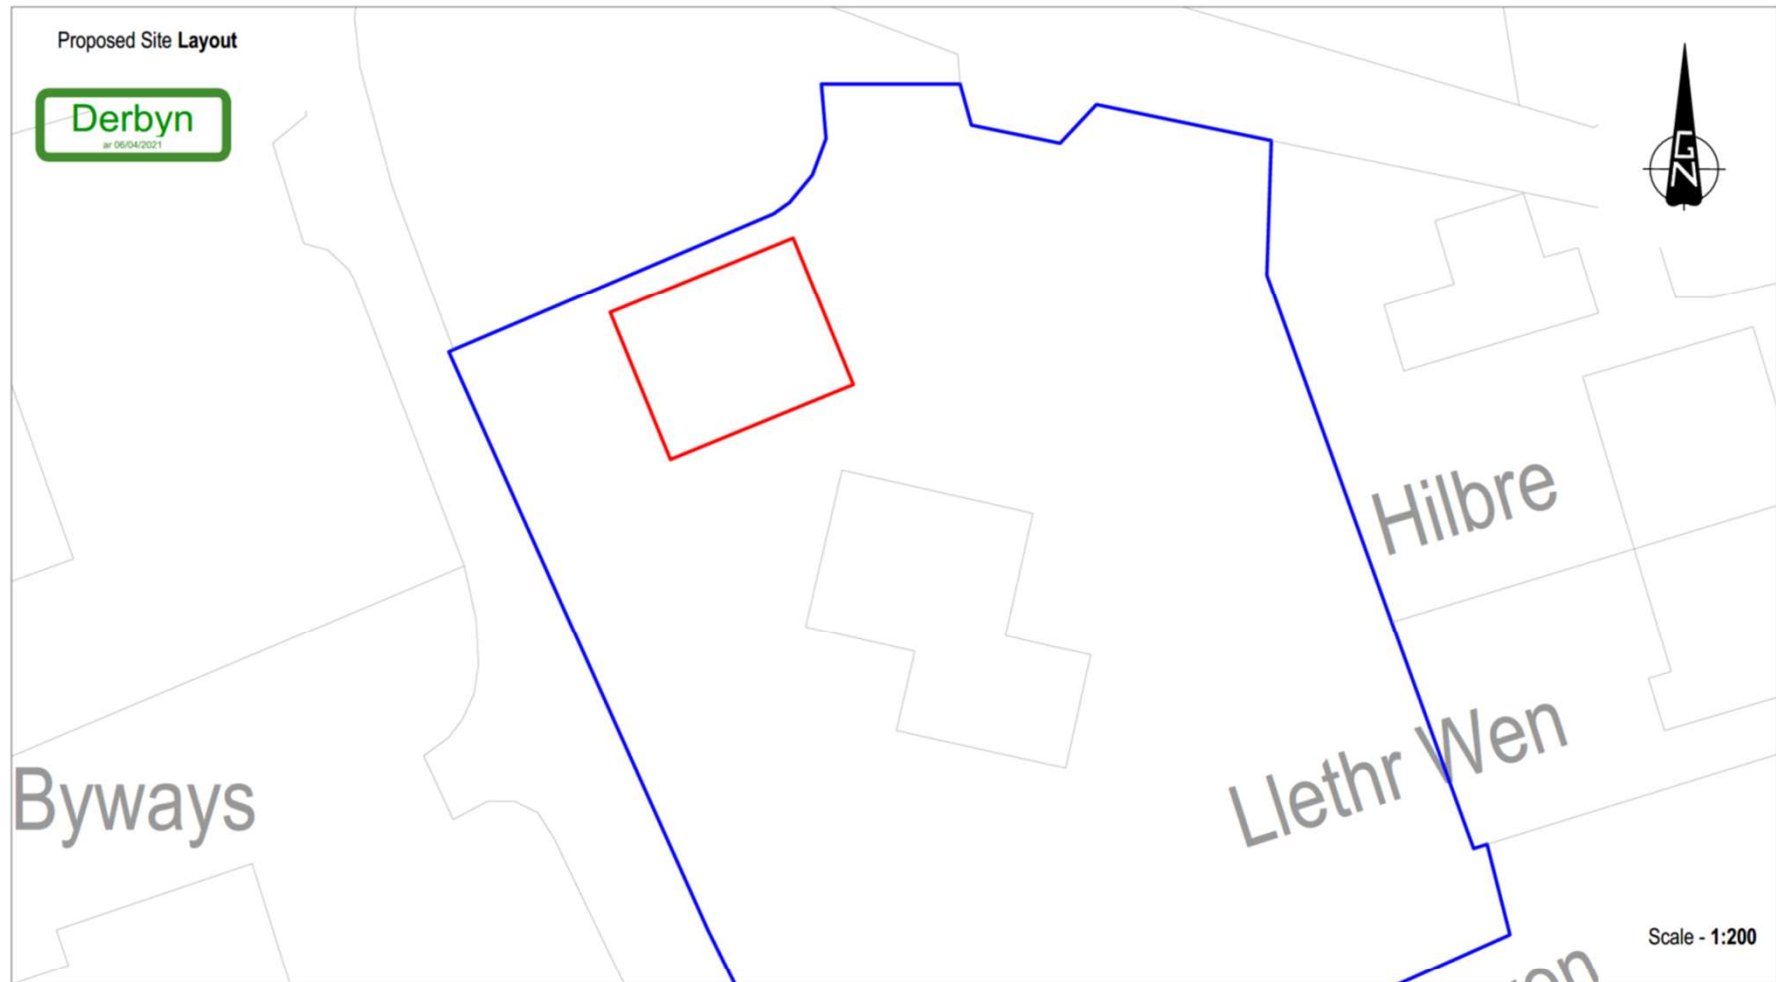

Legend

- Development Site
- Extent of Ownership

Copyright

© Crown Copyright and Database Rights 2020
Ordnance Survey 0100031673

A: 14 Llys Marina
Bangor Road
Y Felinheli
Gwynedd
E: info@bds-gwynedd.co.uk
T: 01248 295 093

Address: **Granny Annex**
Dderwen Ddeg, Llanbedrog, Gwynedd

Title: **Site Plan**

Drawn: HGJ	Checked: -	Date: 16.02.21	Rev: -
Scale: 1:200@A3	Job: 12361	Drawing No: AL.00.02