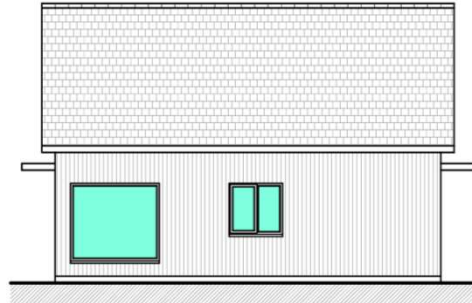

PROPOSED SOUTH ELEVATION