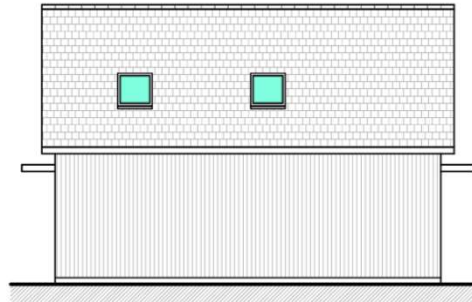

PROPOSED NORTH ELEVATION

A: 14 Llys Marina
Bangor Road
Y Felinheli
Gwynedd
E: info@bds-gwynedd.co.uk
T: 01248 295 093

Address: **Granny Annex**
Dderwen Ddeg, Llanbedrog, Gwynedd

Title: **Proposed Elevations**

Drawn: HGJ   Checked: -   Date: 16.02.21
Scale: 1:100@A3   Job: 12361   Drawing No: AL.02.01   Rev: -