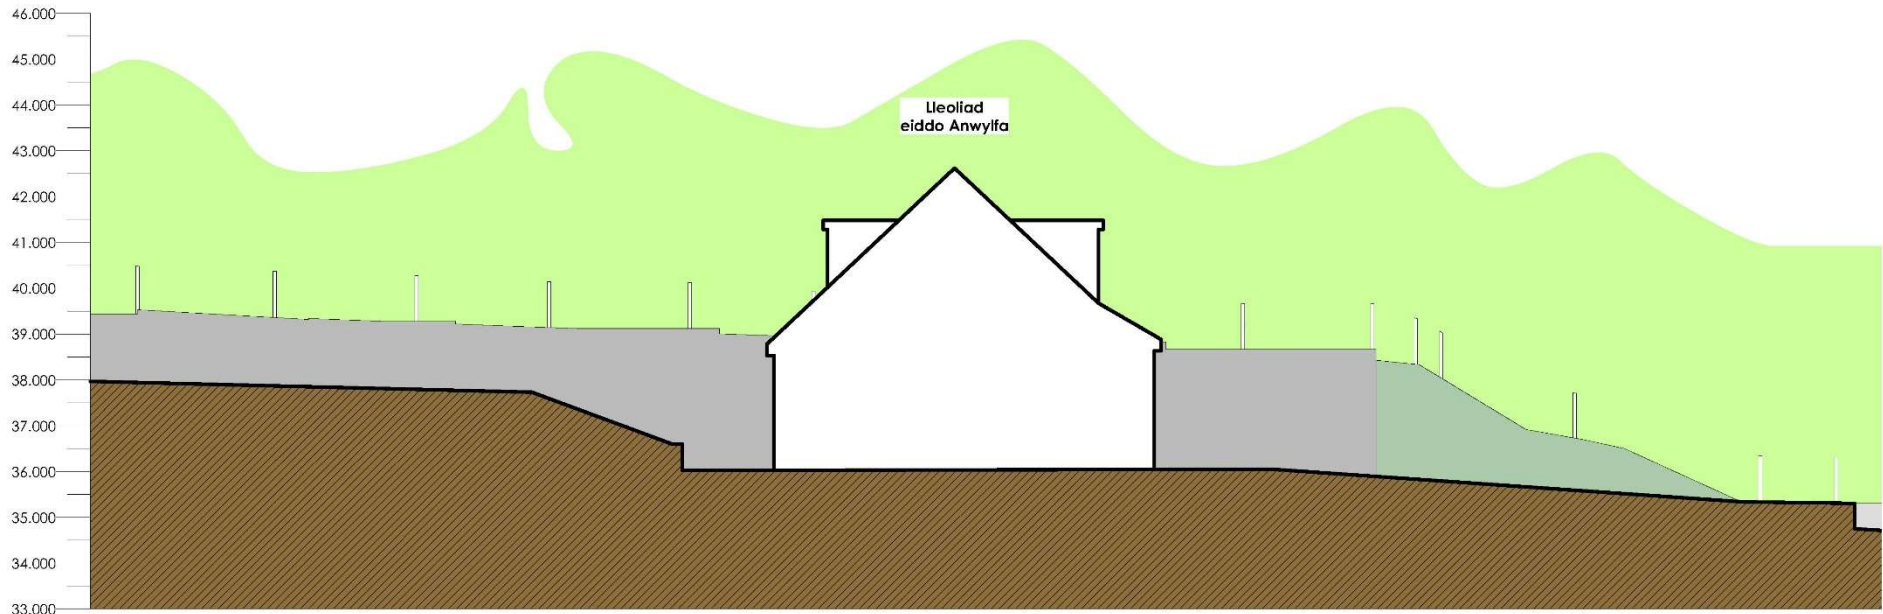

Drychiad Gogleddol