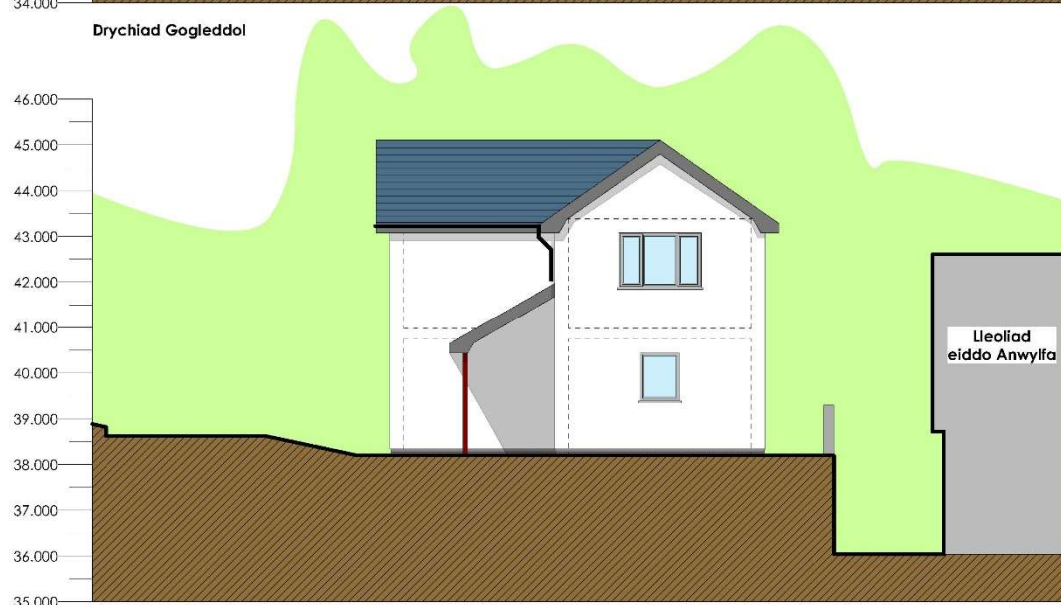

Lleoliad eiddo Anwyfya

Drychiad Dwyreiniol

Gorffeniadau:
Tô - Llechen las natural
Muriau - Rendr gwyn
Drysau a Ffenestri - PVCu llwyd tywyll

Cais Cynllunio

Ap Thomas Cylf,
Carreg Las
3ryn Y'Waeln
Y Felinheli
Gwynedd
LL56 4QS
01248 670353
www.ap-thomas.com
info@ap-thomas.com

DATE	:06.09.2020	SCALE	: 1:100
DRAWN:	TE	CHECKED:	AMJ
JOB.	Tŷ ger Plas Beuno, Clynnog Fawr		
DRG.	Drychiad Bwriededig		
JOB NO.	DRG. REF.	REV.	
5368	(20)05	C