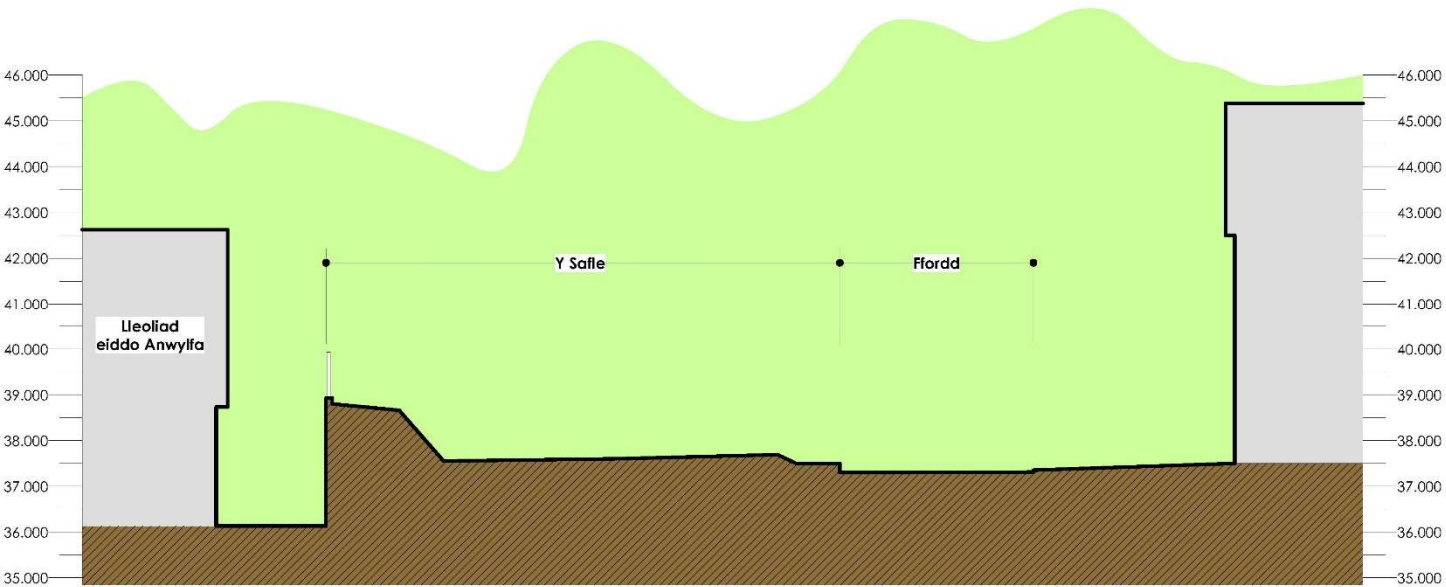

Drychiad Gorllewinol

Cais Cynllunio		
Ap Thomas Cyl Carreg Las 3ryn Y Waen Y Felinheli Gwynedd LL56 4QS 01248 670353 www.ap-thomas.com info@ap-thomas.com		
© The drawings copyright of Ap Thomas Cyl, and must not be copied or reproduced in any form in whole or part thereof without written consent.		
DATE	:06.09.2020	SCALE : 1:100
DRAWN:	TE	CHECKED: AMJ
JOB.		
Tŷ ger Plas Beuno, Clynnog Fawr		
DRG.		
Toriad Safle Presennol		
JOB NO.	DRG. REF.	REV.
5368	(90)02	*