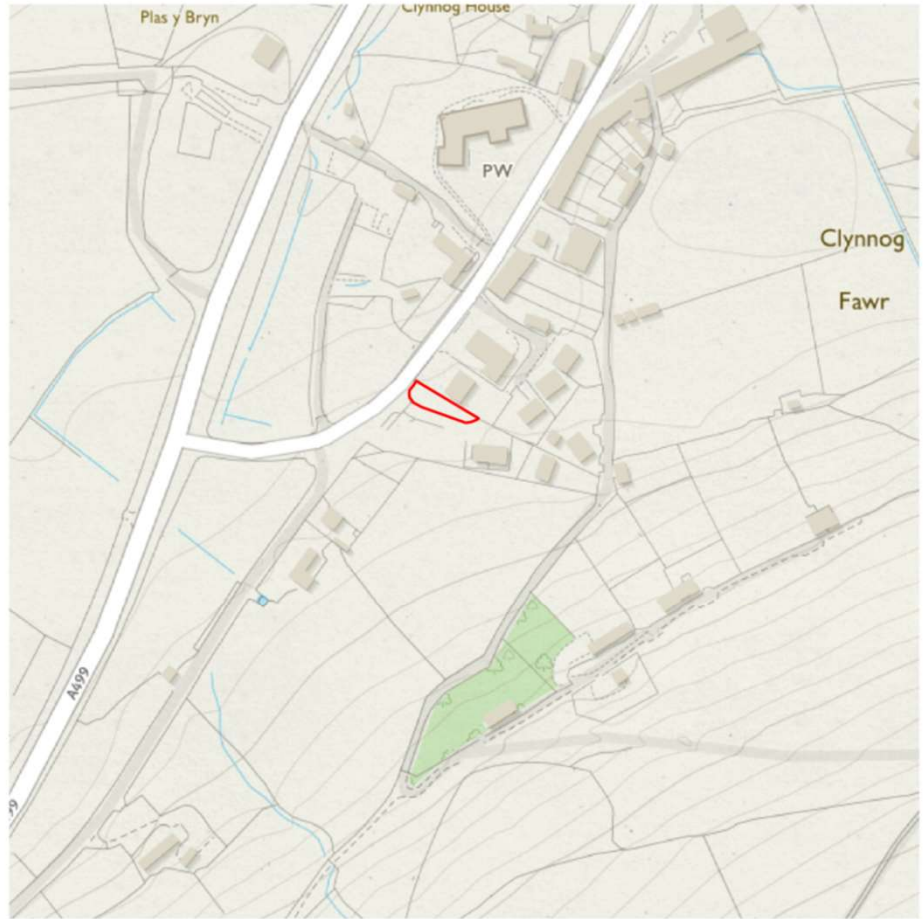

Cais Cynllunio	DATE : 08.09.2020 SCALE : 1:2500
		DRAWN: TE CHECKED: AMJ
Ap Thomas Cyt, Unit 13b Llys Ornen Parc Menni Bangor Gwynedd LL57 4DF 01248 670353 www.ap-thomas.com info@ap-thomas.com	© This drawing is copyright of Ap Thomas Cyt. and must not be copied or reproduced in any form in whole or part without written consent. Produced from the Ordnance Survey National Grid data available at the date of issue. © Crown Copyright 2009 OS COPY LICENCE REF: 100087	JOB. Tir ger Plas Beuno, Clynng Fawr
		DRG. Cynllun Lleoliad
		<table border="1"> <thead> <tr> <th>JOB NO.</th> <th>DRG. REF.</th> <th>REV.</th> </tr> </thead> <tbody> <tr> <td>5368</td> <td>(9-) 1000</td> <td>*</td> </tr> </tbody> </table>