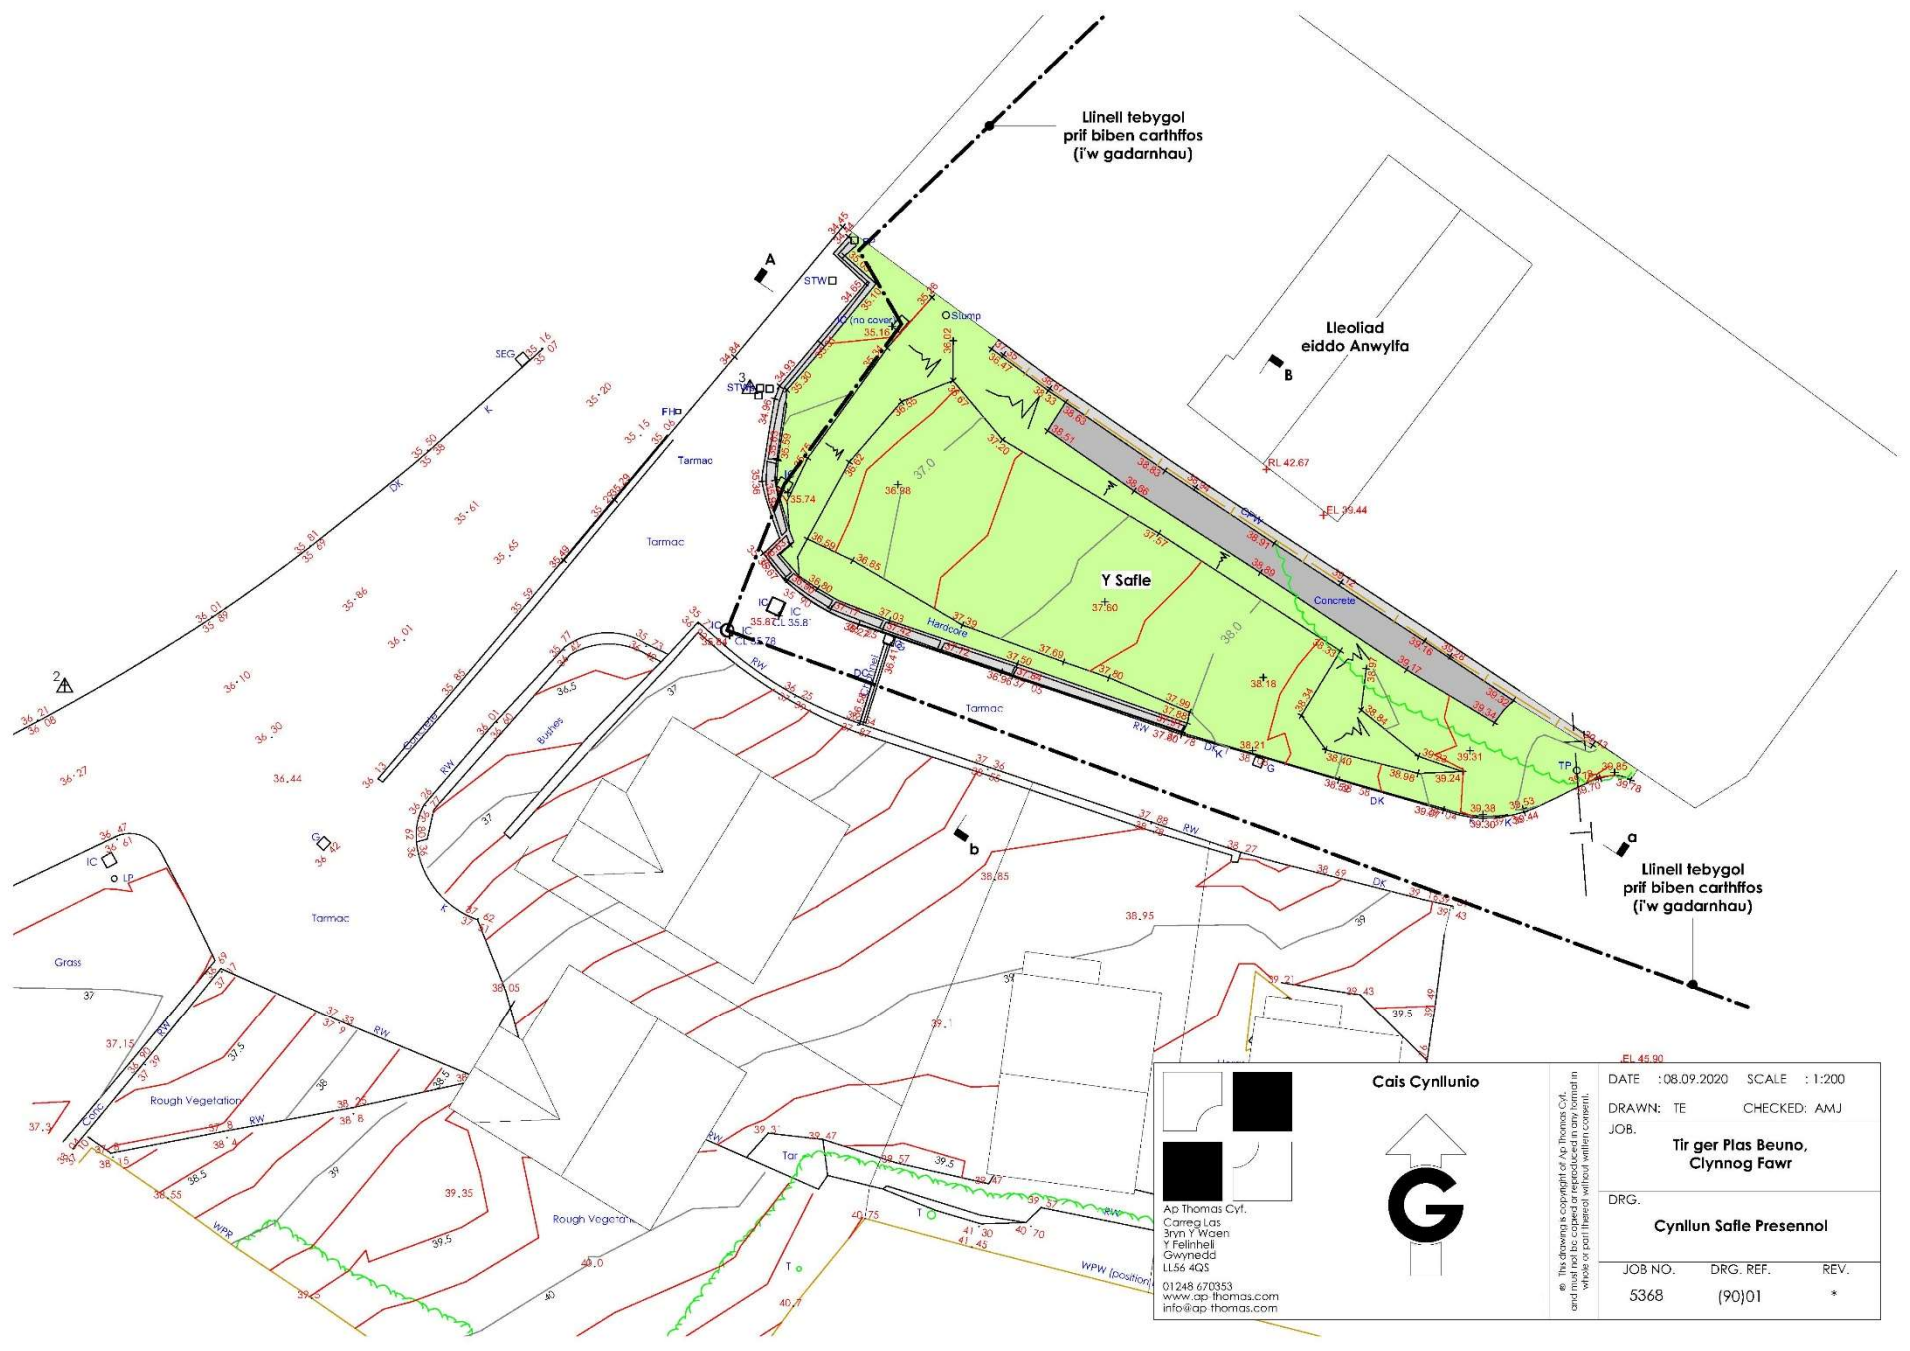

Linell tebygol
prif biben carthffos
(i'w gadarnhau)

Lleoliad
eiddo Anwyfa

Y Safle

Linell tebygol
prif biben carthffos
(i'w gadarnhau)

Cais Cynllunio

Ap Thomas Cyl.
Carreg Las
3ryn Y Wben
Y Fainhell
Gwynedd
LL56 4QS
01248 670353
www.ap-thomas.com
info@ap-thomas.com

DATE : 08.09.2020	SCALE : 1:200
DRAWN: TE	CHECKED: AMJ
JOB. Tir ger Plas Beuno, Clynnog Fawr	
DRG. Cynllun Safle Presennol	
JOB NO. 5368	DRG. REF. (90)01
REV. *