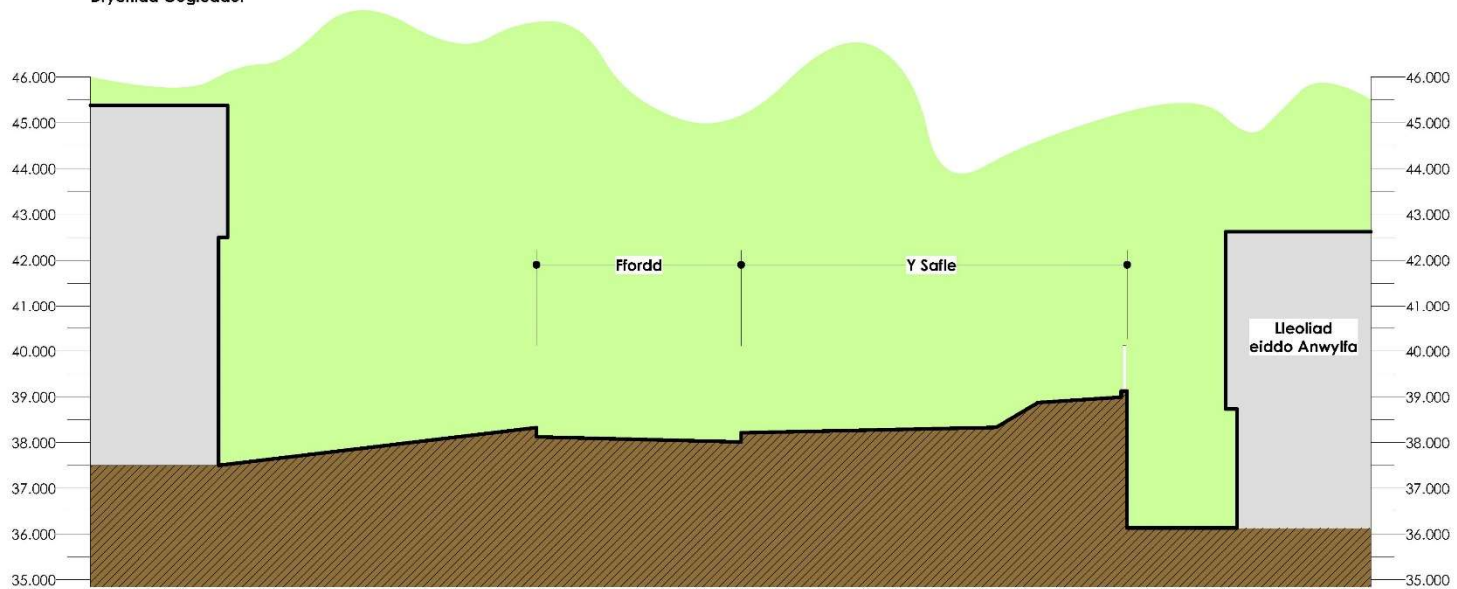

Drychiad Dwyreiniol

Cais Cynllunio

☐ ☐
☐ ☐

Ap Thomas Cyl.
Carreg Las
3ryn Y Waen
Y Felinheli
Gwynedd
LL56 4QS
01248 670353
www.ap-thomas.com
info@ap-thomas.com

© The drawings copyright of Ap Thomas Cyl.
and must not be copied or reproduced in any form in
whole or part thereof without written consent.

DATE : 06.09.2020 SCALE : 1:100
DRAWN: TE CHECKED: AMJ
JOB.

**Tŷ ger Plas Beuno,
Clynng Fawr**

DRG.
Toriad Safle Presennol

JOB NO.	DRG. REF.	REV.
5368	(90)03	*