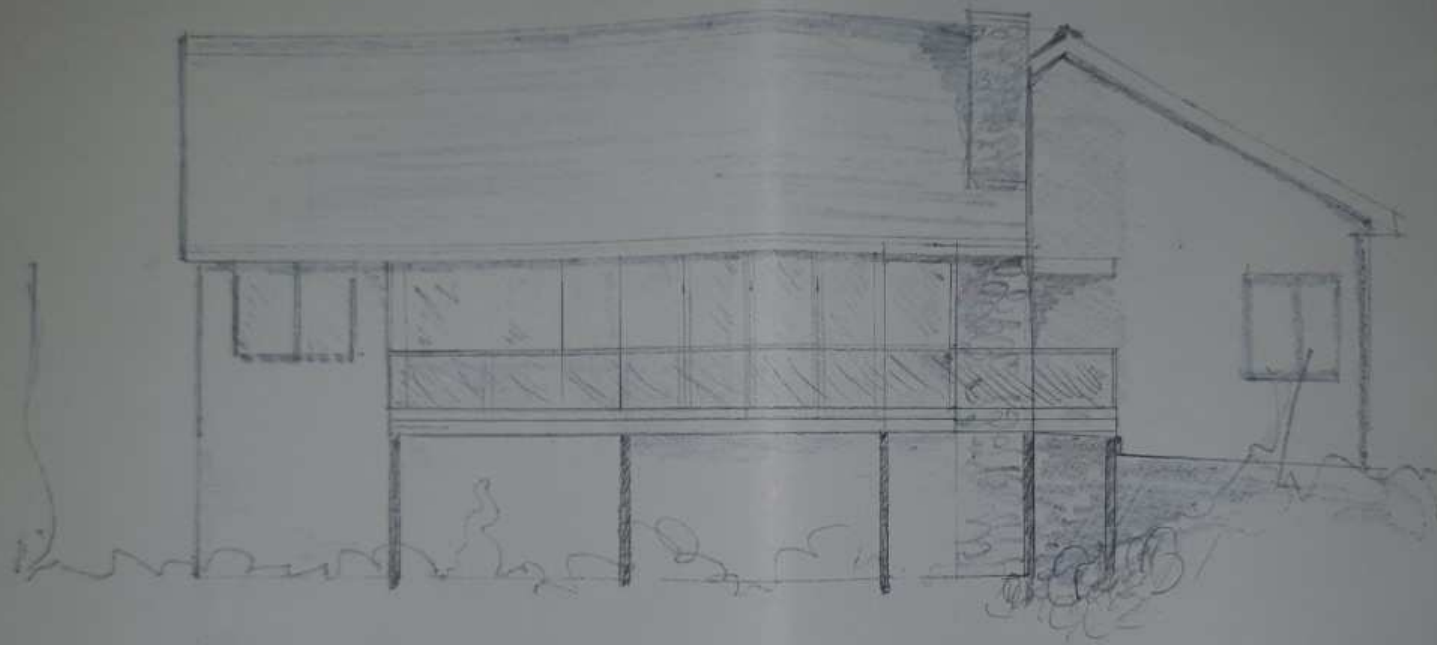

Pwyllgor Cynllunio
Planning Committee

11/01/2021

C19/0811/14/LL

**Cais i ymestyn balconi presennol ar flaen yr eiddo /
Application for the extension of the existing balcony
on the front elevation of the property**

Llanw, 6 Lôn Sydney, Caernarfon, Gwynedd, LL55 1ET

existing floor plan

scale 1:100

- existing front elevation

1-100

wooded front elevation

1-100

proposed floor plan

scale 1:100

existing side elevation

1.100

proposed side elevation

1.100