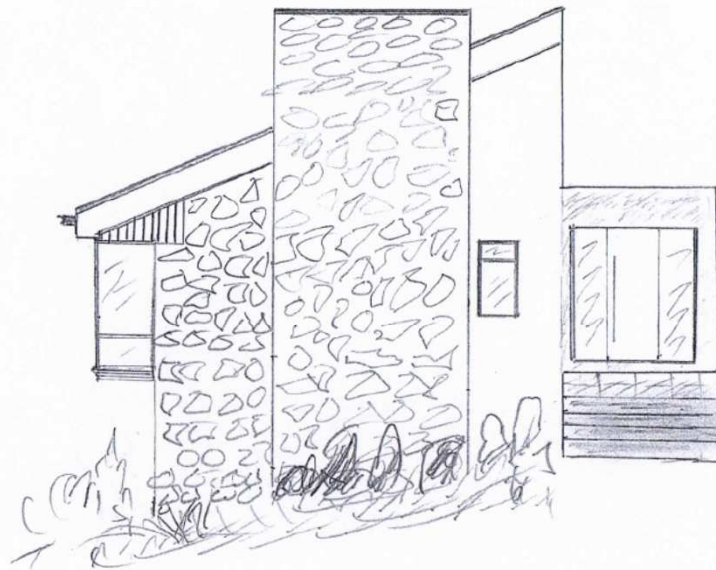

Pwyllgor Cynllunio
Planning Committee

11/01/2021

C19/0811/14/LL

**Cais i ymestyn balconi presennol ar flaen yr eiddo /
Application for the extension of the existing balcony
on the front elevation of the property**

Llanw, 6 Lôn Sydney, Caernarfon, Gwynedd, LL55 1ET

existing floor plan

scale 1:100

- existing front elevation

1-100

wooded front elevation

1-100

proposed floor plan

scale 1:100

existing side elevation

1.100

proposed side elevation

1.100