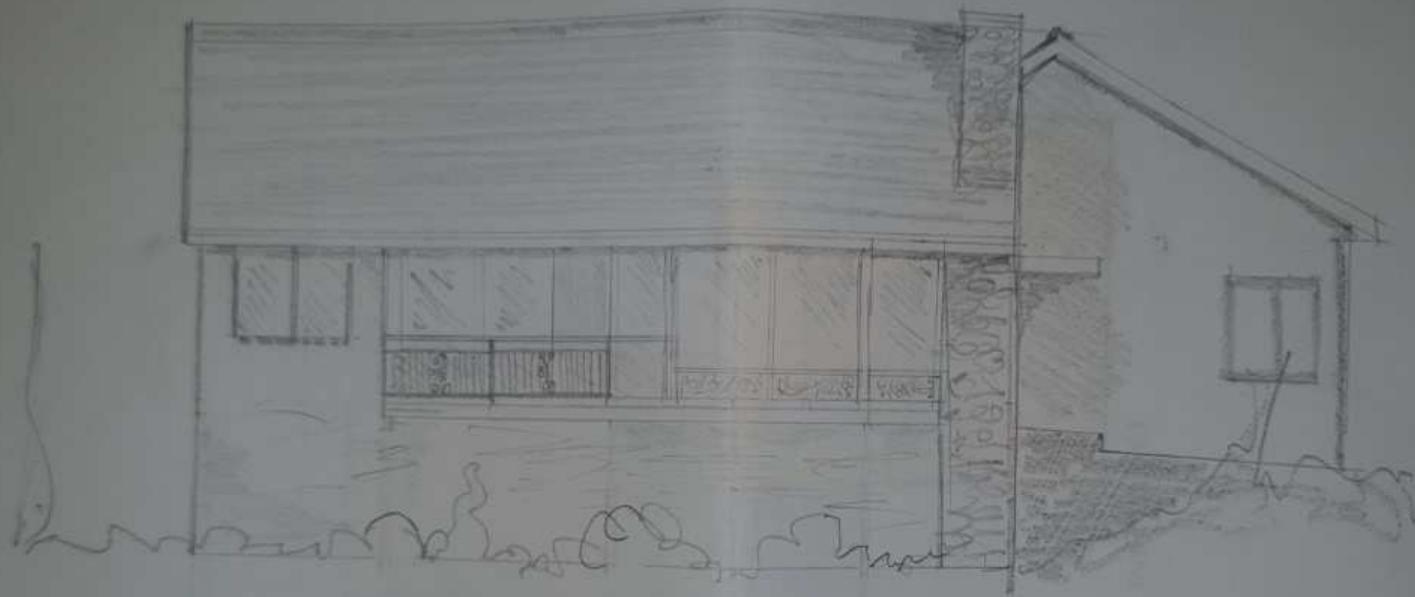

Pwyllgor Cynllunio
Planning Committee

11/01/2021

C19/0811/14/LL

**Cais i ymestyn balconi presennol ar flaen yr eiddo /
Application for the extension of the existing balcony
on the front elevation of the property**

Llanw, 6 Lôn Sydney, Caernarfon, Gwynedd, LL55 1ET

existing floor plan

scale 1:100

- existing front elevation

1-100

wooded front elevation

1-100

proposed floor plan

scale 1:100

existing side elevation

1.100

proposed side elevation

1.100