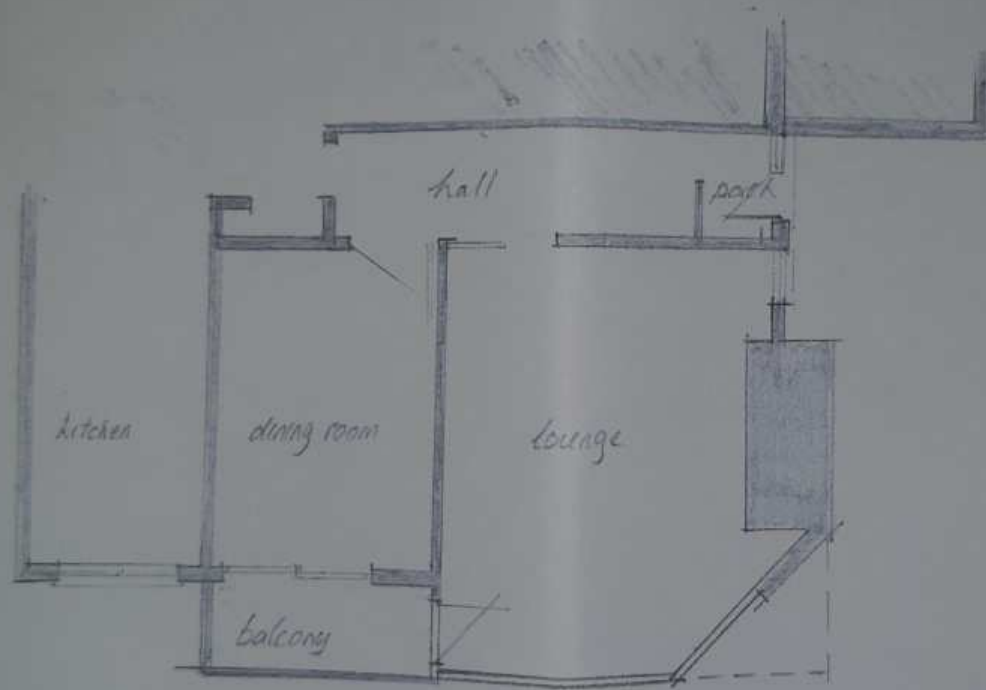

Pwyllgor Cynllunio
Planning Committee

11/01/2021

C19/0811/14/LL

**Cais i ymestyn balconi presennol ar flaen yr eiddo /
Application for the extension of the existing balcony
on the front elevation of the property**

Llanw, 6 Lôn Sydney, Caernarfon, Gwynedd, LL55 1ET

existing floor plan

scale 1:100

- existing front elevation

1-100

wooded front elevation

1-100

proposed floor plan

scale 1:100

existing side elevation

1.100

proposed side elevation

1.100