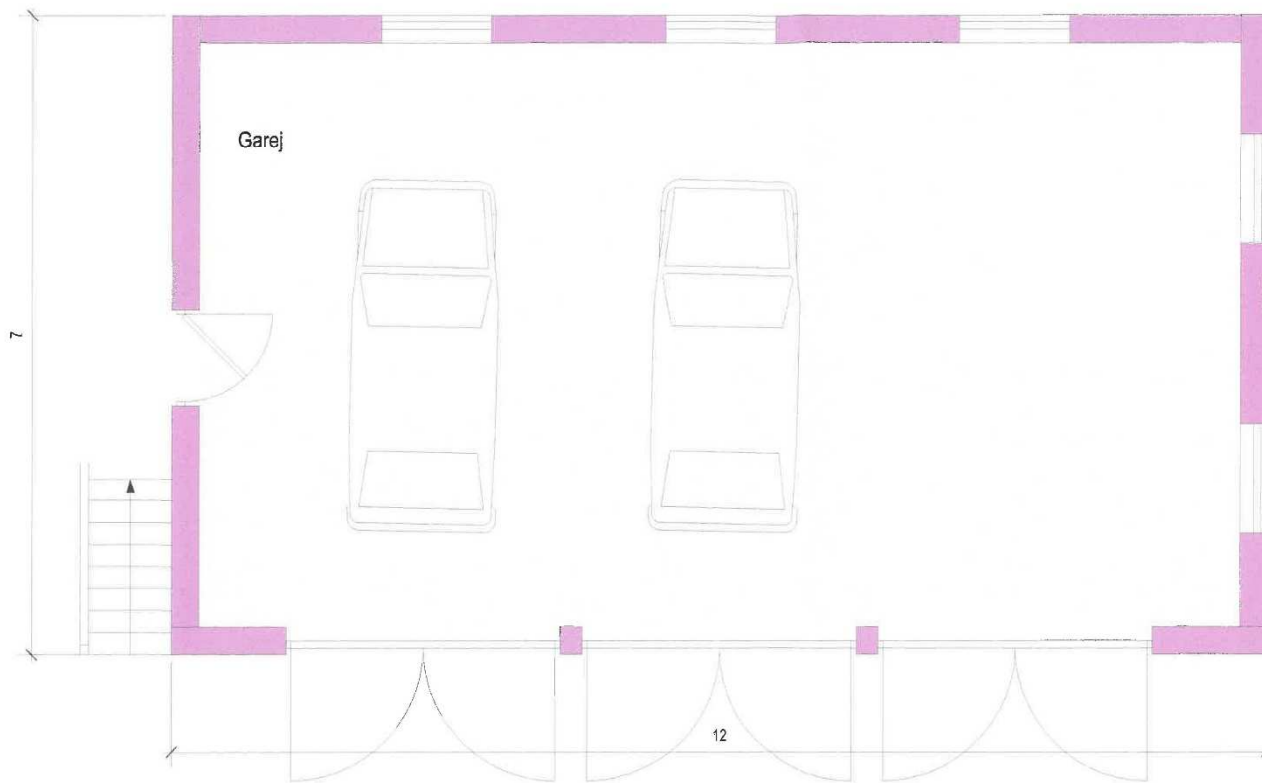

Fferm Cae Rhug, Nefyn
 Site plan (proposed)

1672/ 02
 1:200
 27-04-2020

Fferm Cae Rhug, Nefyn
ground floor (proposed)

Ty - Newydd cyf., Cefn Bryn, 24 Stryd Fawr, Cricieth, LL52 0BT
 Tel: 0770 925 8926
 epost: gwyn@ty-newydd.com
 Dylunio a rheolaeth project
 Design & project management
 www.ty-newydd.com