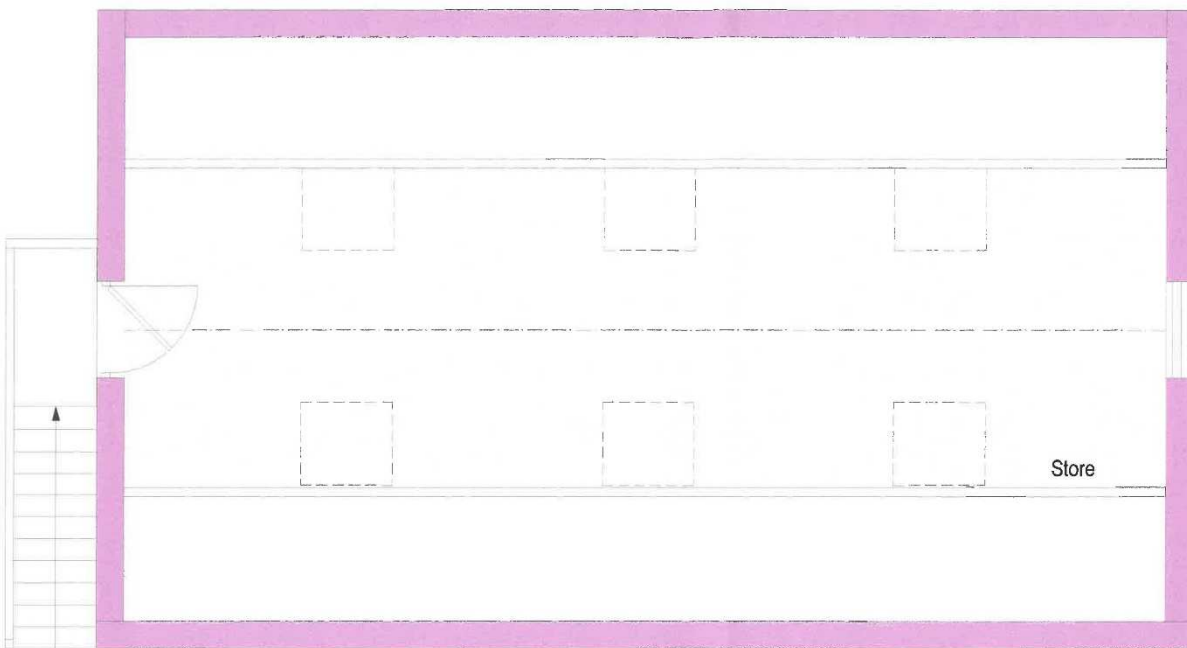

Fferm Cae Rhug, Nefyn

First floor (proposed)

Ty - Newydd cyf.

Cefn Bryn, 24 Stryd Fawr, Cricieth, LL52 0BT

Tel: 0770 925 8926

ebost: gwyn@ty-newydd.com

Dylunio a rheolaeth project

Design & project management

www.ty-newydd.com

1672/04

1:50

27-04-2020