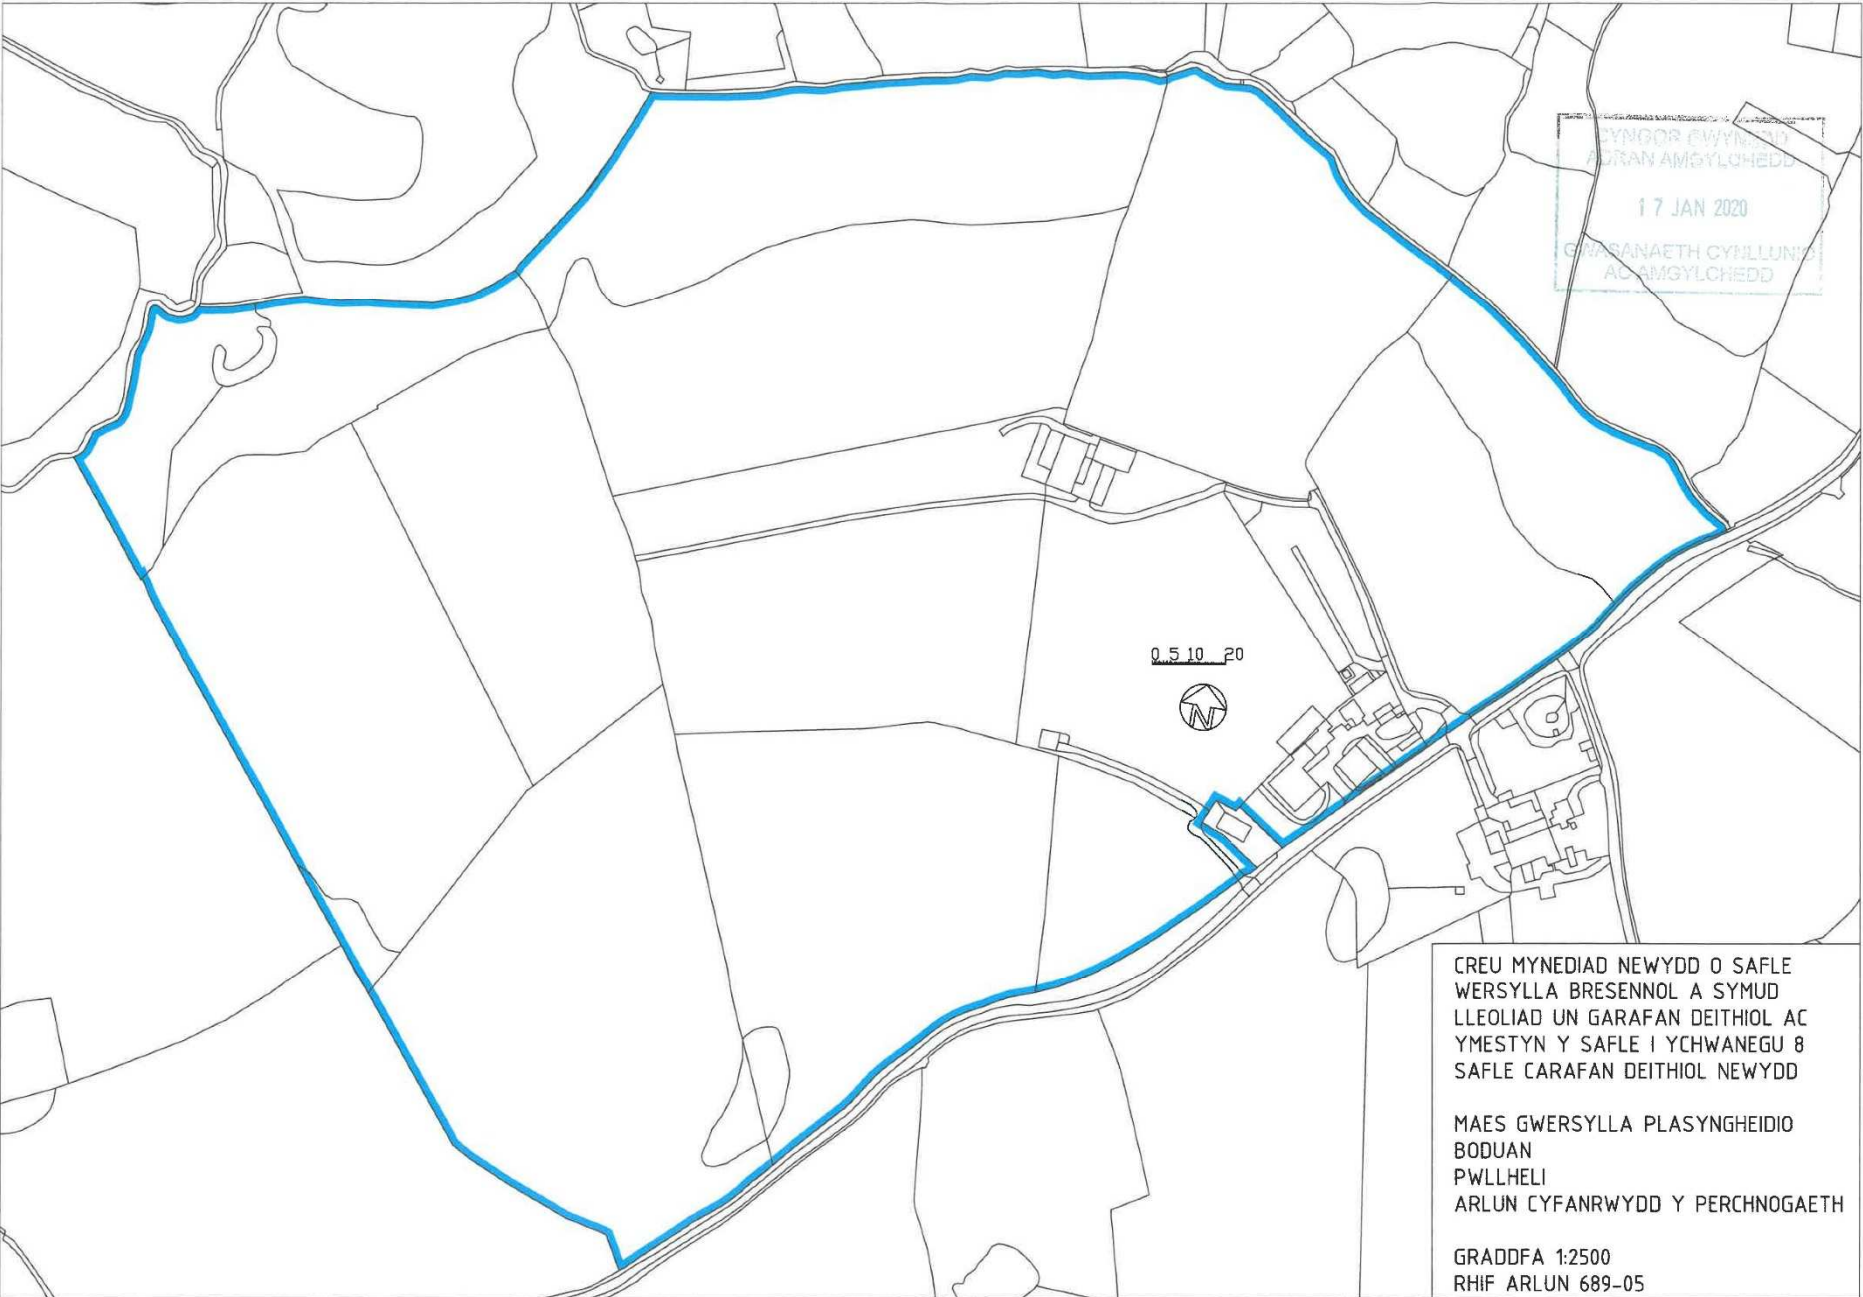

C20/0102/33/LL

Ymestyn safle carafanau teithiol presennol i dir gerllaw trwy greu mynediad newydd o'r safle gwersylla presennol, symud lleoliad un garafán deithiol ac ychwanegu 8 carafán deithiol newydd.

Extend existing touring caravan site to adjacent land by creating new access from existing camp site, relocating one touring caravan site and adding 8 new touring caravans

Plas yng Ngheidio, Ceidio, Pwllheli, LL53 8YL