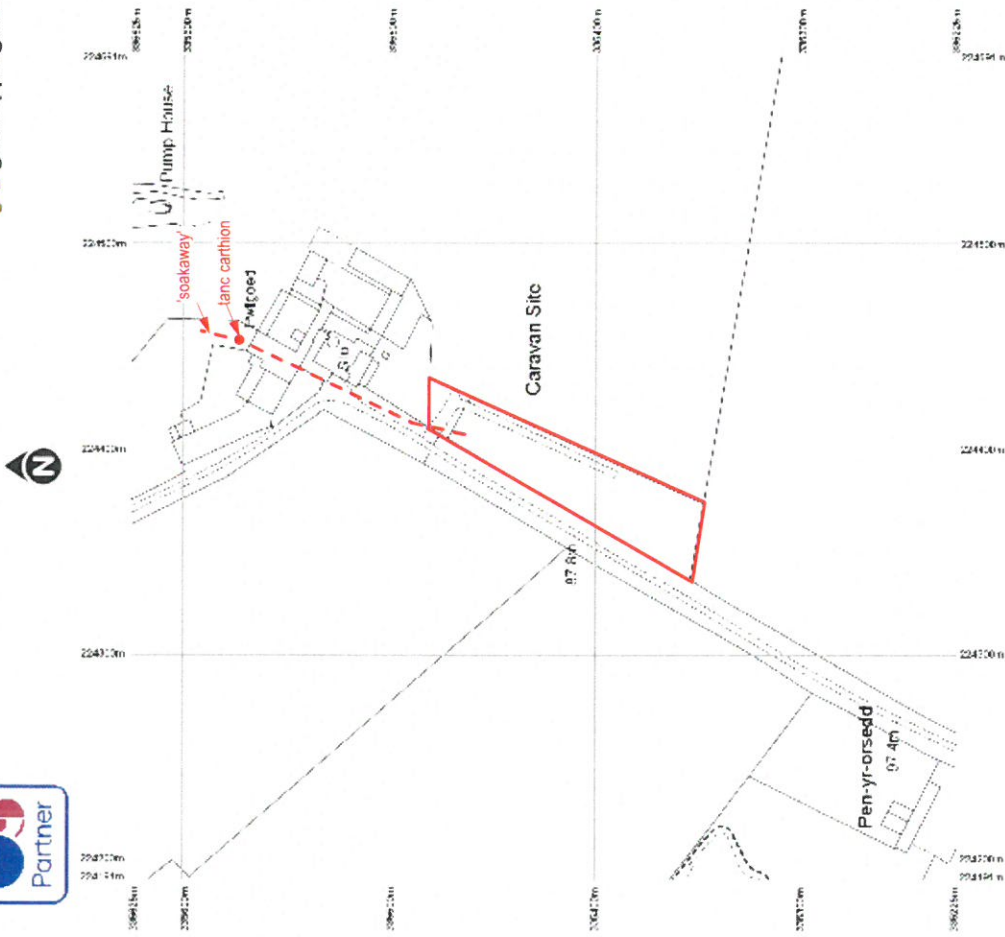

Ty - Newydd cyf.
Ty Newydd, Ceidio, Pwllheli LL53 8UG
Tel: 0770 925 8926 | 01758 720762
Email: gwyn@ty-newydd.com
www.ty-newydd.com
Dylunio a rheolaeth project
Design & project management

1431/ 01
1:2500
27-06-2017

Cae Carafanau
PWLL GOED, Tudweiliog
Cynllun lleoliad