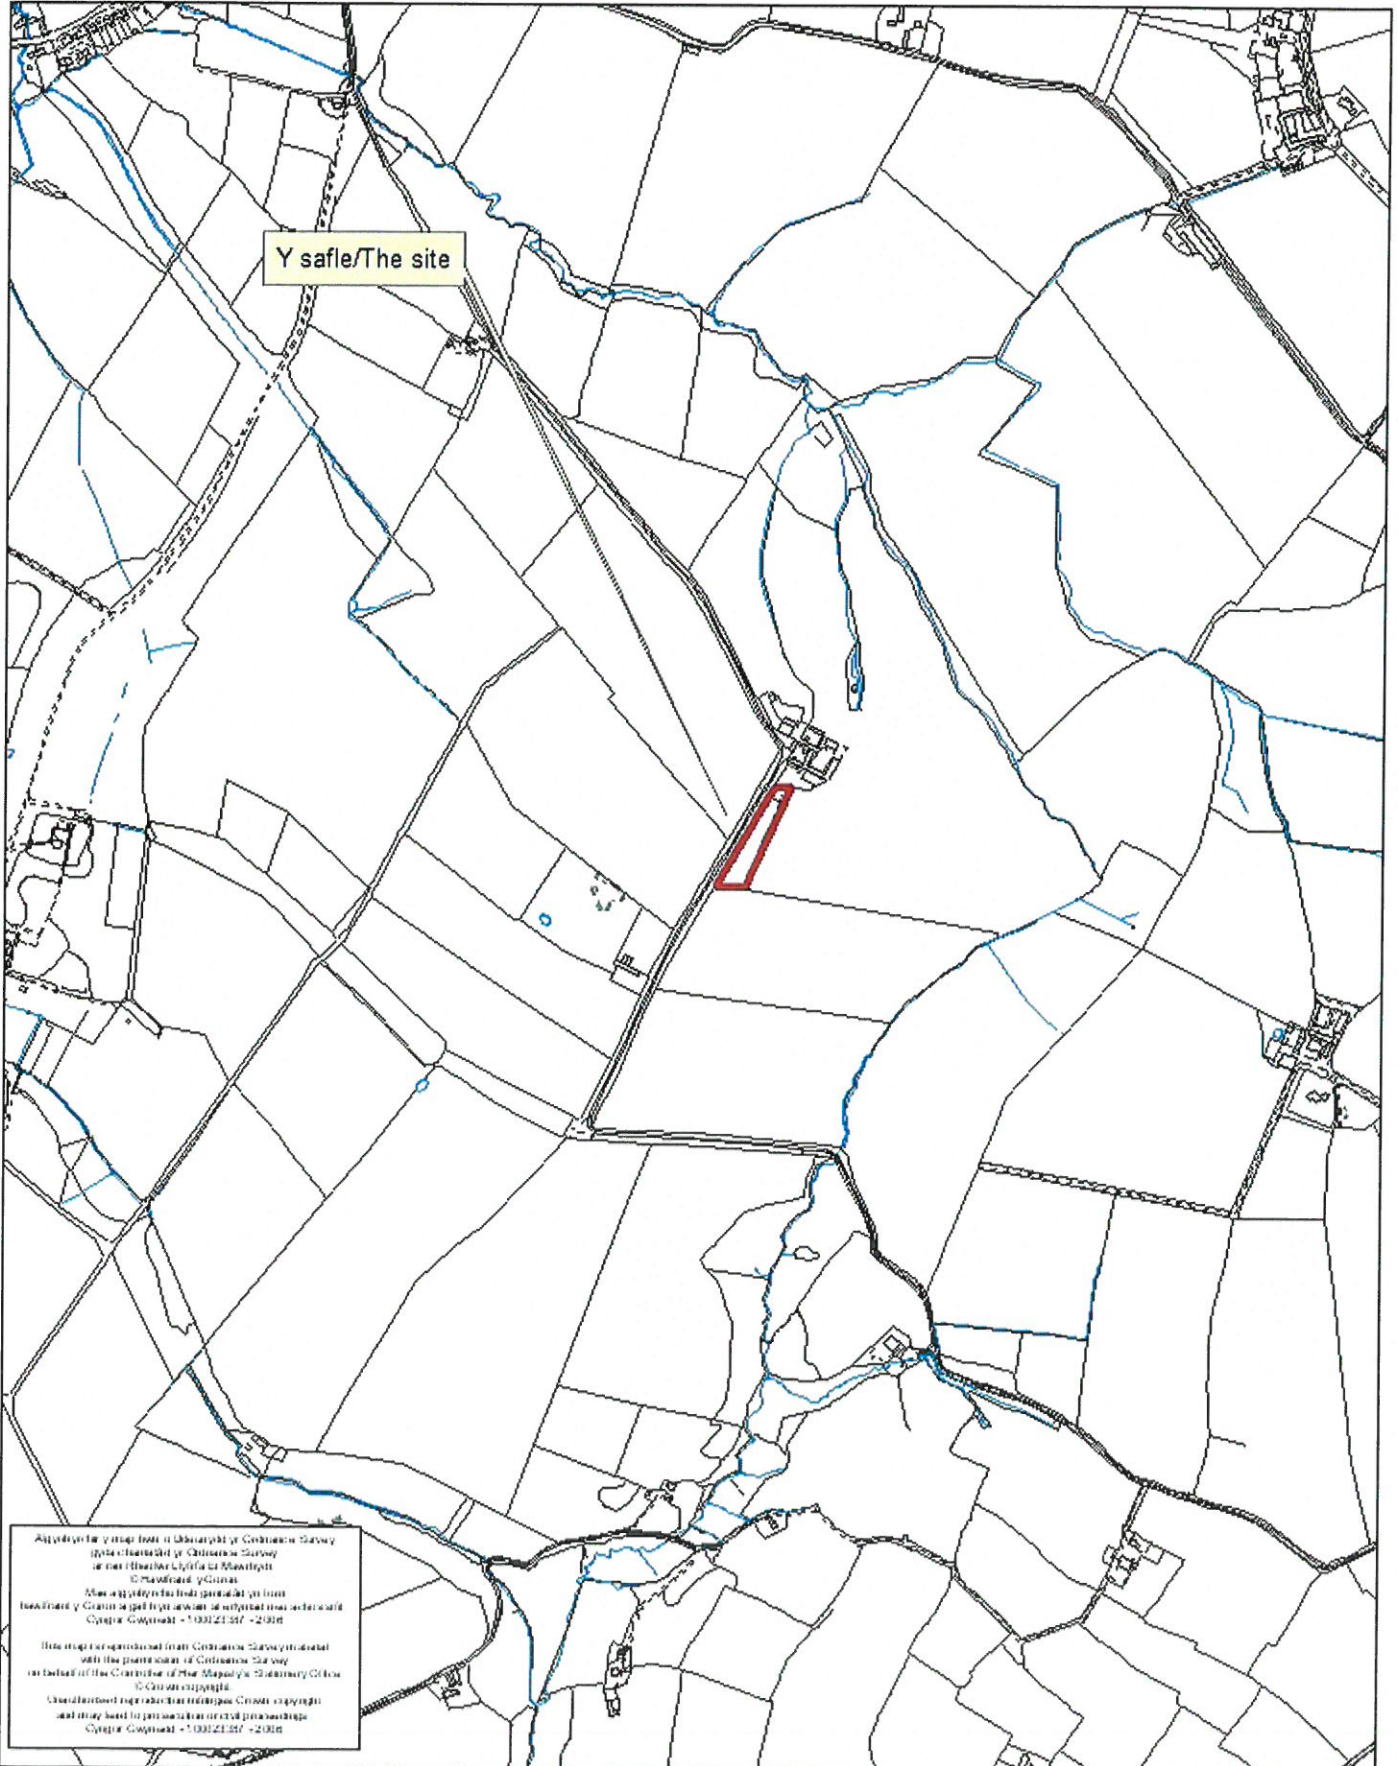

Rhif y Cais / Application Number : C17/0669/46/LL

Cynllun lleoliad ar gyfer adnabod y safle yn unig. Dim i raddfa.
Location Plan for identification purposes only. Not to scale.

Adolygiad o'r map hon a'i ddisgrifio ydych chi'n gwneud yn eiddo Cymdeithas Gwynedd C.C.
a'i hysbysu i'r Cwmwlwr Llywodraethol.
© Cymdeithas Gwynedd C.C.
Mae hysbysu'n hysbysu i'r Cwmwlwr Llywodraethol
a'i hysbysu i'r Cwmwlwr Llywodraethol a'i hysbysu i'r Cwmwlwr Llywodraethol.
Cymdeithas Gwynedd C.C. - 10002107 - 2006

Reproduction in whole or in part is prohibited without the prior permission of Ordnance Survey.
Ordnance Survey and the OS Symbols are registered trademarks and OS MapMark is a trademark of Ordnance Survey. The national mapping agency of Great Britain.
The representation of a road, track or path is no evidence of a right of way.
The representation of features as lines is no evidence of a property boundary.