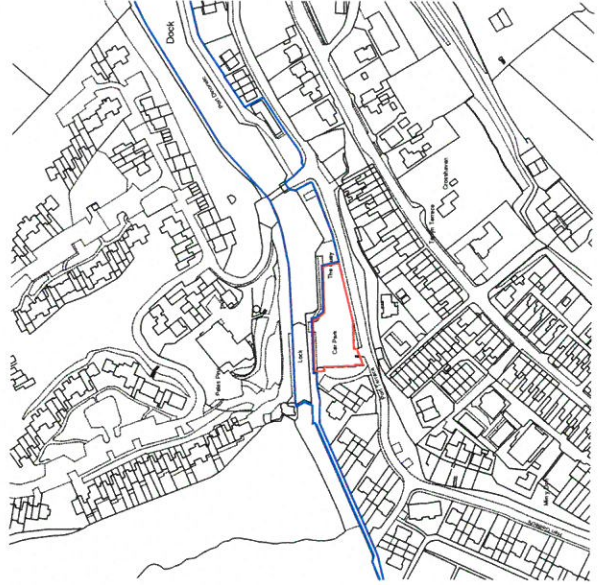

Rhif y Cais / Application Number : C16-0507-20-LL

Cynllun lleoliad ar gyfer adnabod y safle yn unig. Dim i raddfa.
Location Plan for identification purposes only. Not to scale.

SITE LAYOUT PLAN
Scale: 1:500

LOCATION PLAN
Scale: 1:2500

York Design & Construction Ltd
Extension to Existing Harbour Office to Provide
Shower & Toilet Facilities and Additional Office
Space for the Harbour Office and the
Shop Units and Extension of the Existing
Car Park.
Port Director: Fairhead, Gwynedd

1:500
25 Jan 2016
Y.1304 / 4

SITE LAYOUT PLAN
Scale: 1:500

LOCATION PLAN
Scale: 1:2500

York Design & Construction Ltd
Existing Site Layout

Plot Drove, Farnhill, Gwynedd

1:500 25-Jun-2018

Y. 1304 / 5

REAR ELEVATION