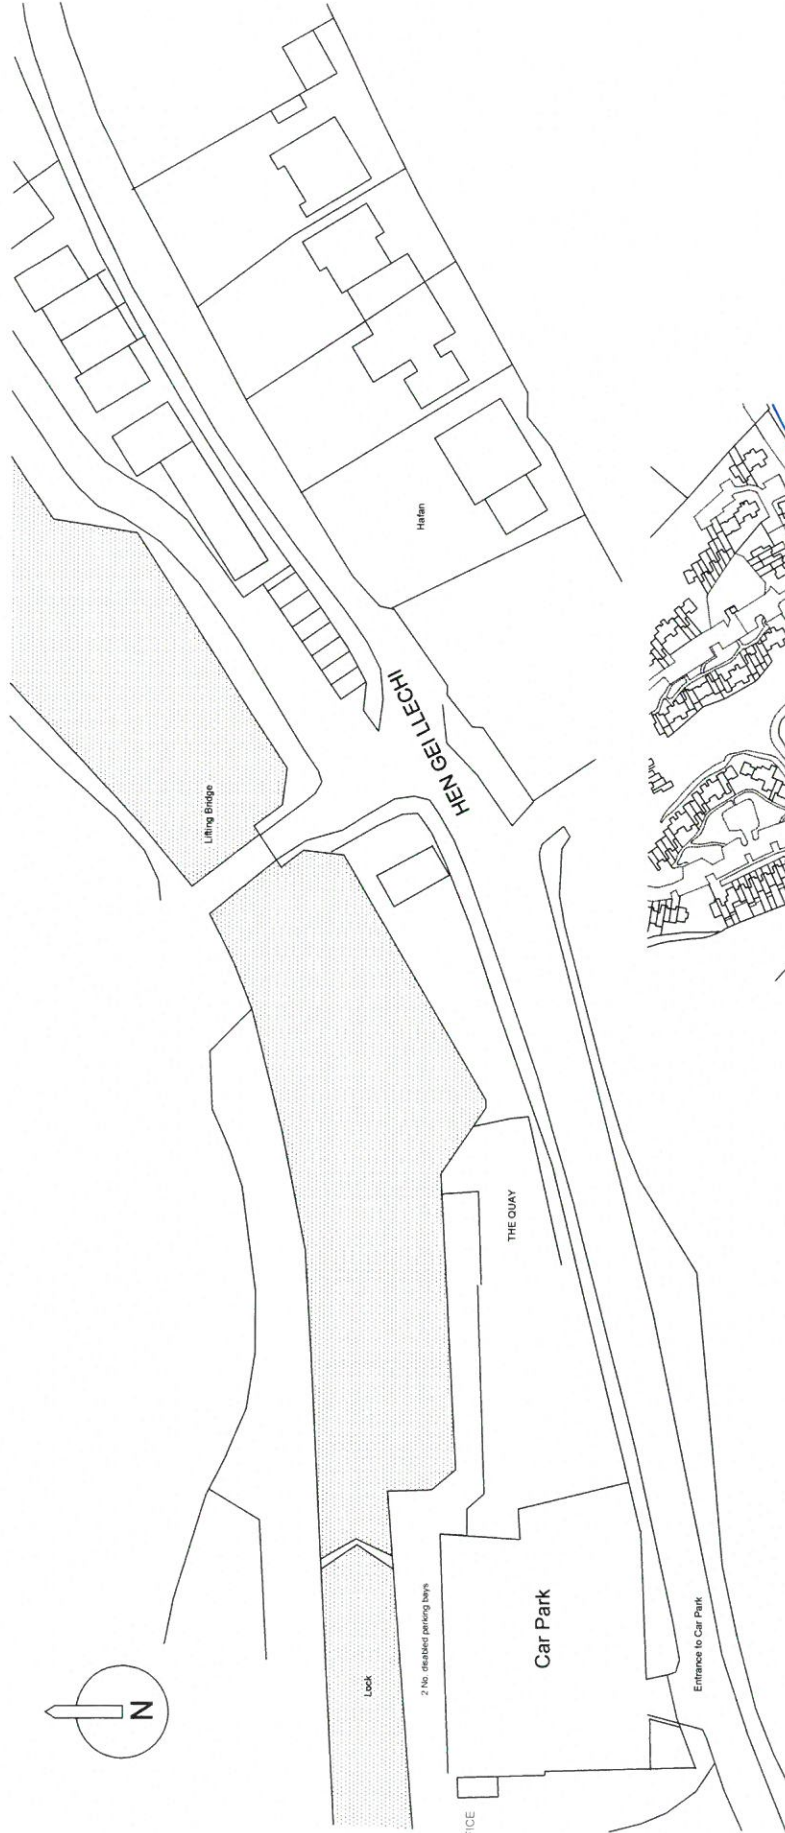

Rhif y Cais / Application Number : C16-0507-20-LL

Cynllun lleoliad ar gyfer adnabod y safle yn unig. Dim i raddfa.
Location Plan for identification purposes only. Not to scale.

SITE LAYOUT PLAN
Scale: 1:500

LOCATION PLAN
Scale: 1:2500

York Design & Construction Ltd
Extension to Existing Harbour Office to Provide
Shower & Toilet Facilities and Additional Office
Space for the Harbour Office and the
Shop Units and Extension of the Existing
Car Park.
Port Director: Fairhead, Gwynedd

1:500
25 Jan 2016
Y.1304 / 4

SITE LAYOUT PLAN
Scale: 1:500

LOCATION PLAN
Scale: 1:2500

York Design & Construction Ltd
Existing Site Layout

Plot Drove, Farnhill, Gwynedd

1:500 25-Jun-2018

Y. 1304 / 5

REAR ELEVATION