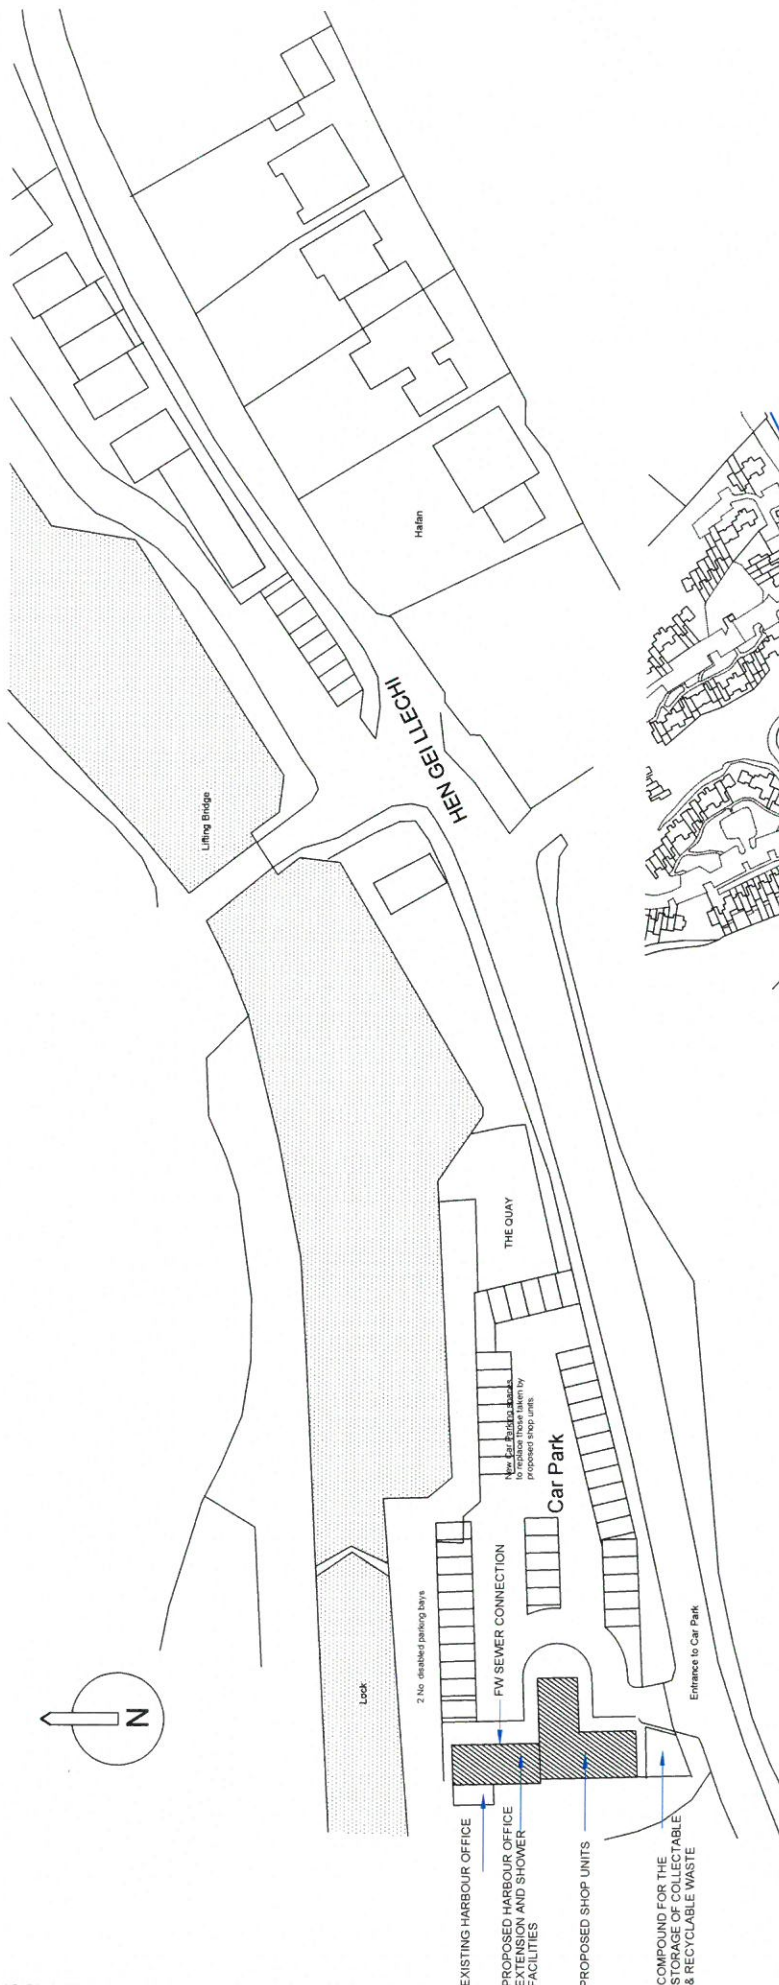

SITE LAYOUT PLAN
Scale: 1:500