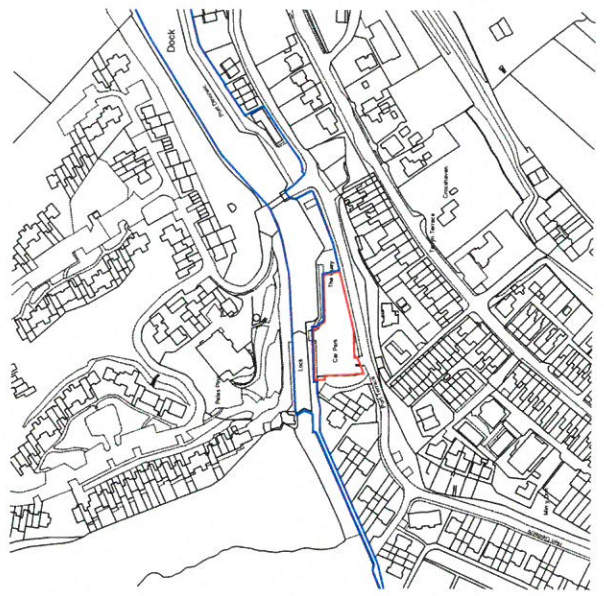

LOCATION PLAN
Scale: 1:2500

1:500
25 Jan 2016
Y.1304 / 4