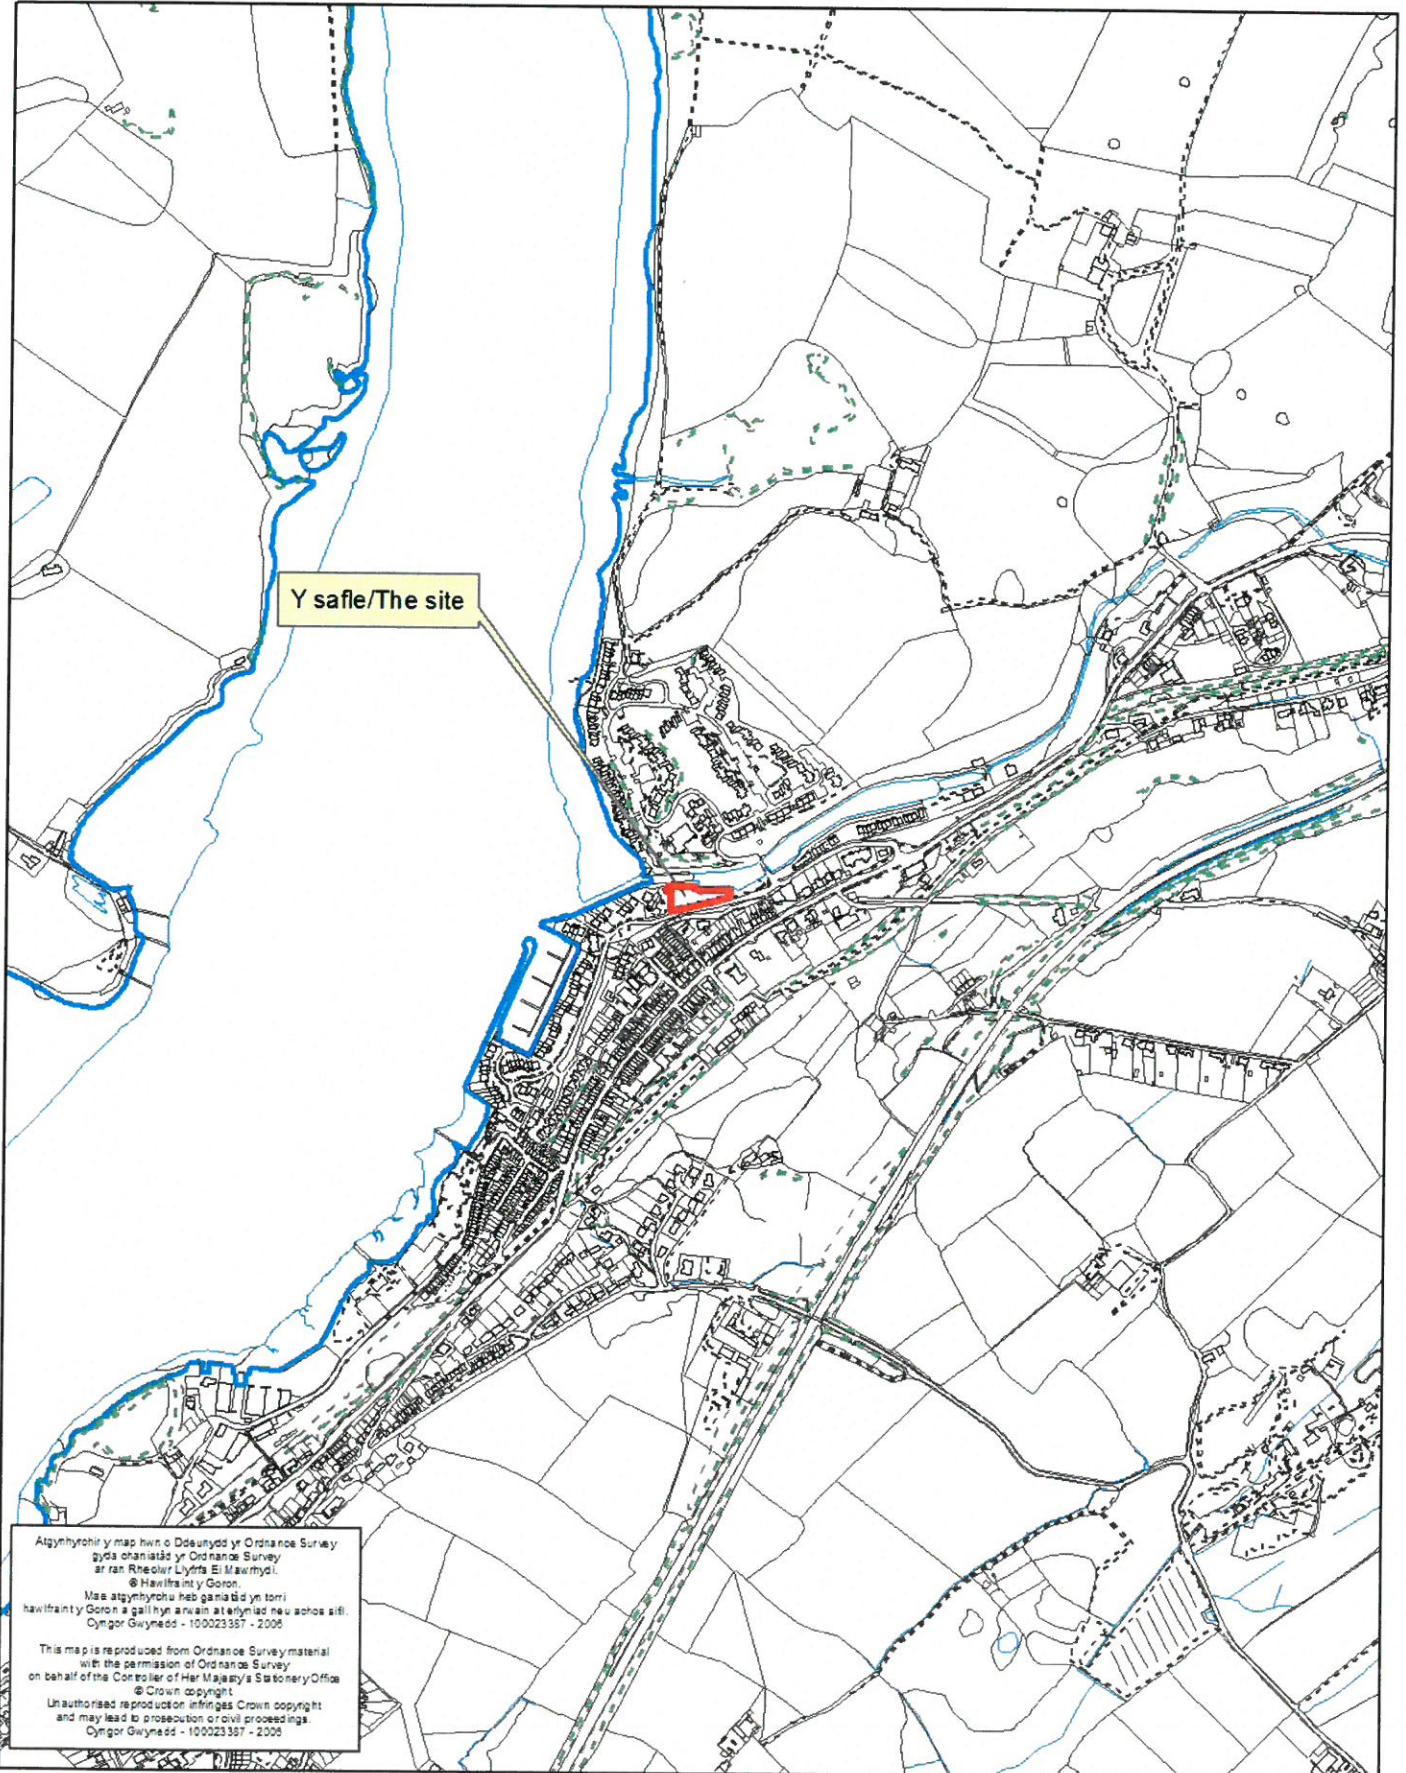

Rhif y Cais / Application Number : C16-0507-20-LL

Cynllun lleoliad ar gyfer adnabod y safle yn unig. Dim i raddfa.
Location Plan for identification purposes only. Not to scale.

SITE LAYOUT PLAN
Scale: 1:500

LOCATION PLAN
Scale: 1:2500

York Design & Construction Ltd
Extension to Existing Harbour Office to Provide
Shower & Toilet Facilities and Additional Office
Space for the Harbour Office and the
Shop Units and Extension of the Existing
Car Park.
Port Director: Fairhead, Gwynedd