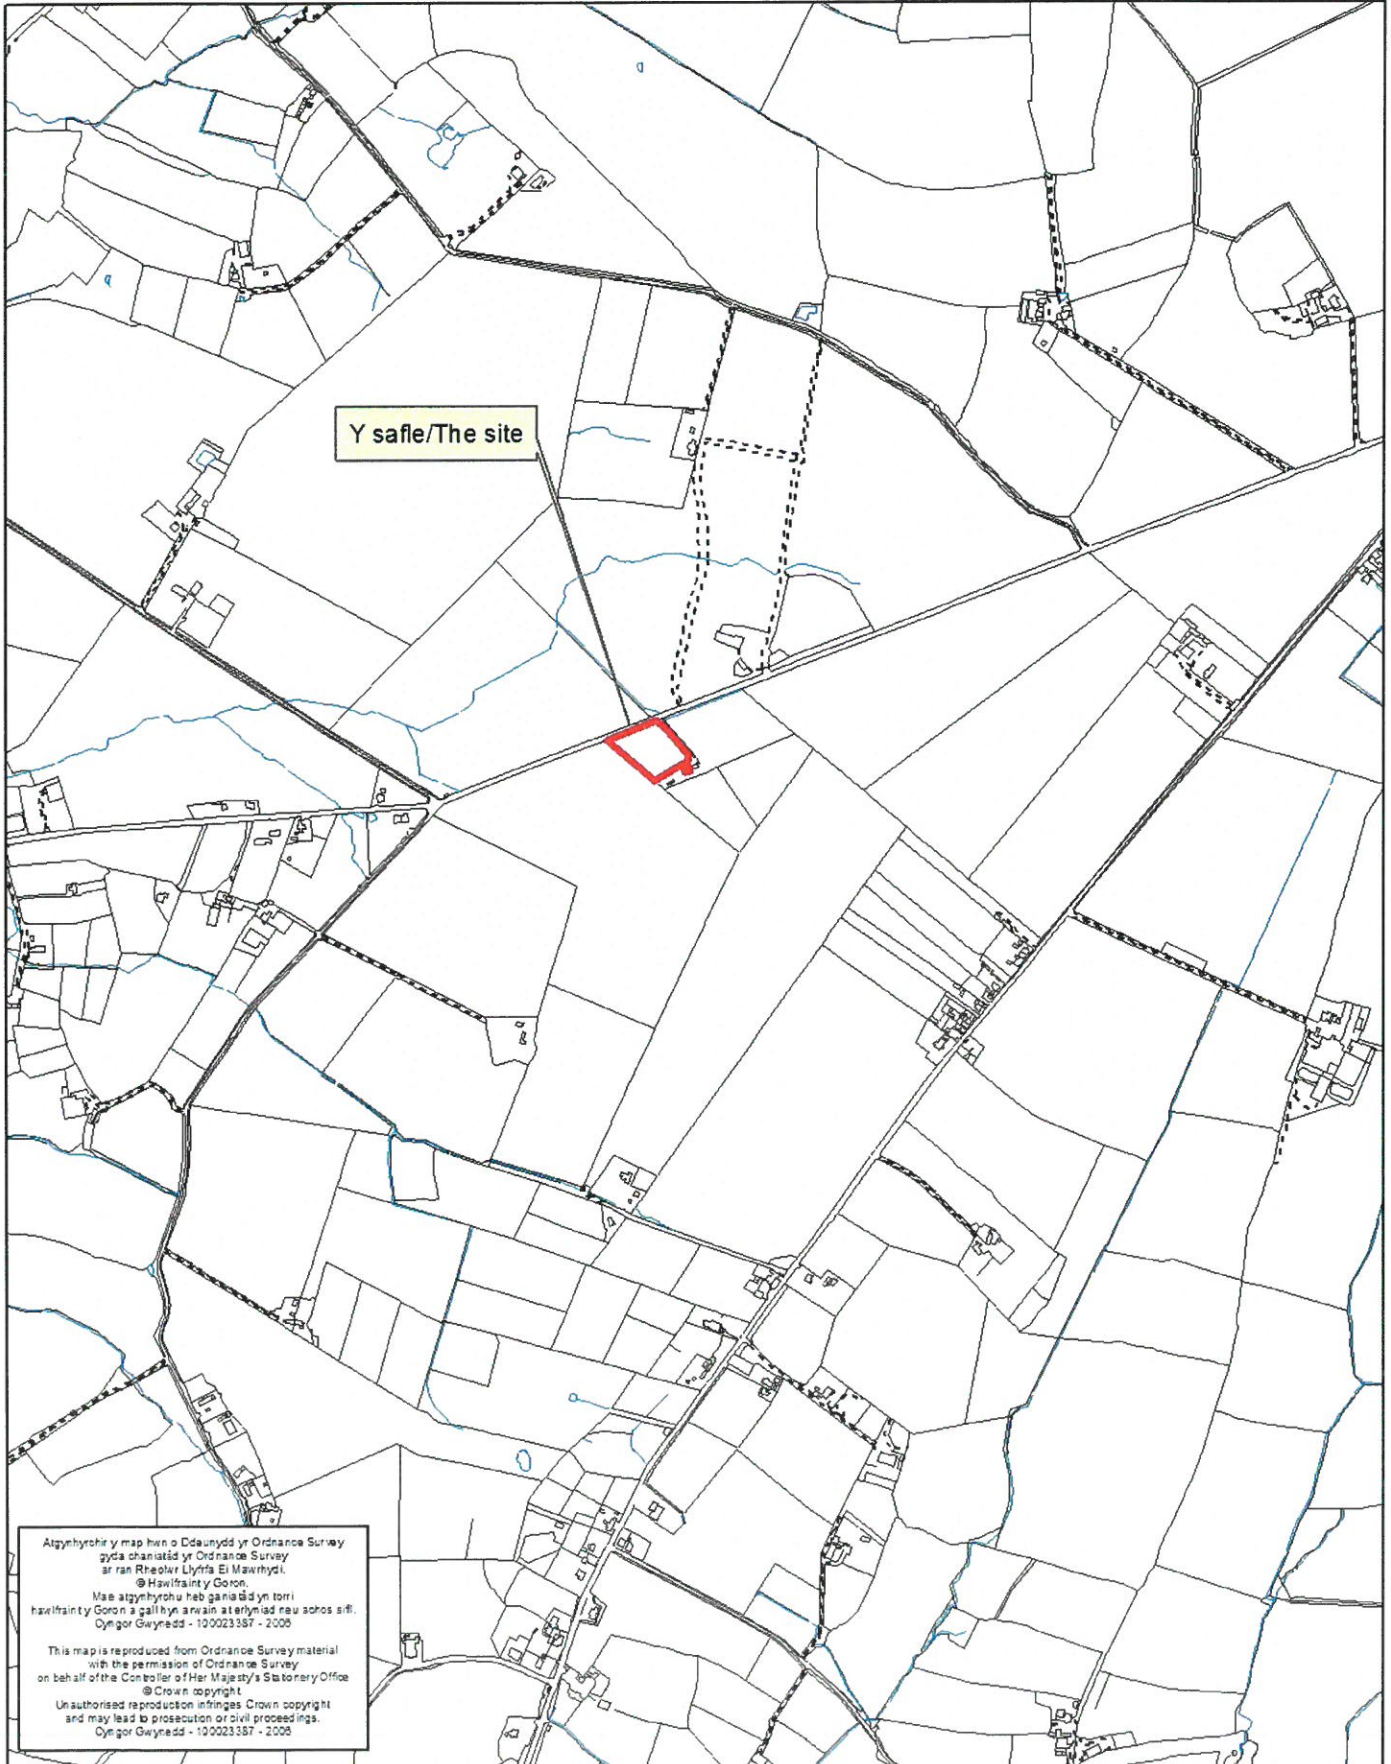

Rhif y Cais / Application Number : C17/0237/30/LL

Cynllun lleoliad ar gyfer adnabod y safle yn unig. Dim i raddfa.
Location Plan for identification purposes only. Not to scale.

Atgynhyroir y map hwn o Ddauydd yr Ordnance Survey
gyda chaniatâd yr Ordnance Survey
ar ran Rheolwr Llyfrfa Eil Mawrhydi.
© Hawlfraint y Goron.
Mae atgynhyroir heb ganiatâd yn torri
hawlfrain y Goron a gall hyn arwain at erlyniad neu achos sifil.
Oyngor Gwynedd - 100023387 - 2008

This map is reproduced from Ordnance Survey material
with the permission of Ordnance Survey
on behalf of the Controller of Her Majesty's Stationery Office.
© Crown copyright
Unauthorised reproduction infringes Crown copyright
and may lead to prosecution or civil proceedings.
Oyngor Gwynedd - 100023387 - 2008