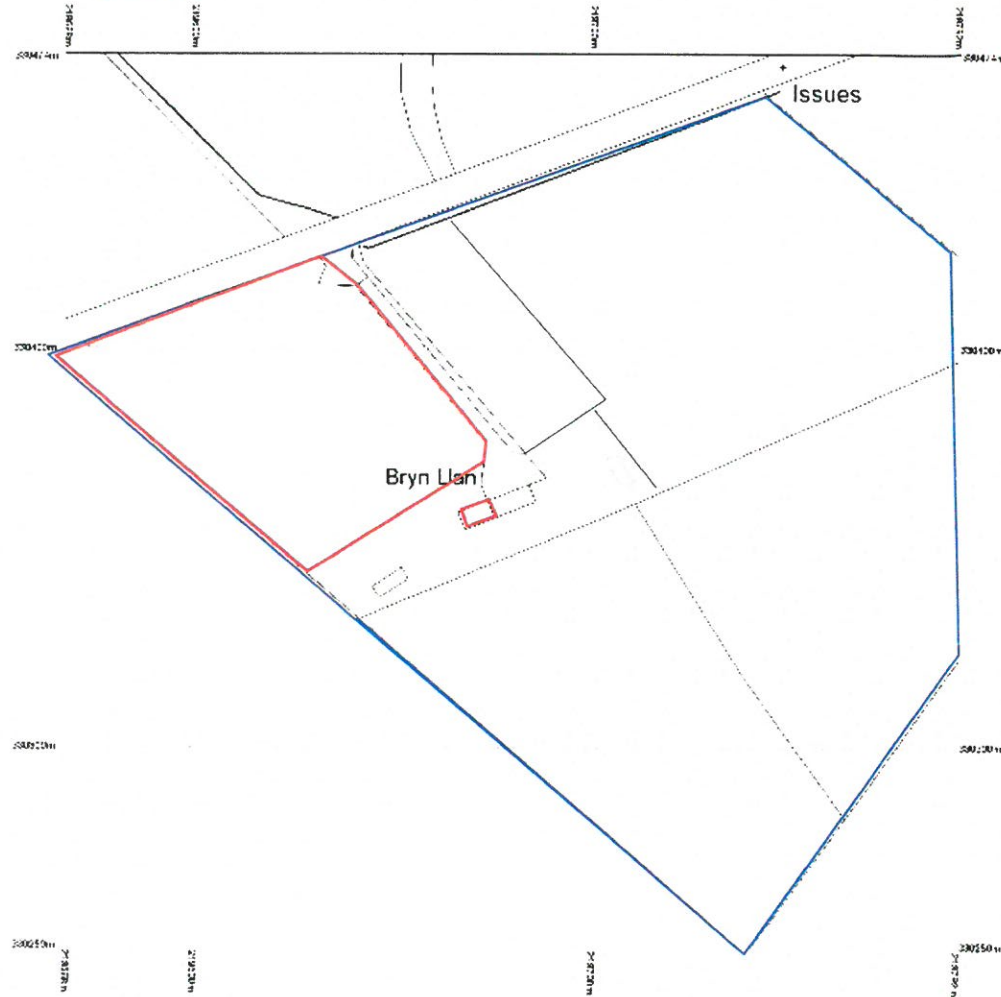

CYNGOR GWYNEDD
ADRAN RHEOLEIDDIO
3 - EBR 2017
GWASANAETH CYNLLUNIO AC
AMGYLCHEDD
RHIFTRAC:

Scale 1:1250

Ty - Newydd cyf.
Ty Newydd, Ceidio, Pwllheli LL53 8UG
Tel: 0770 925 8926 | 01758 720762
epost: gwyn@ty-newydd.com
www.ty-newydd.com

Dylunio a rheolaeth project
Design & project management

1406/ 01

1:1250
25-02-2017

BRYN LLAN, Rhoshirwaen

Location Plan