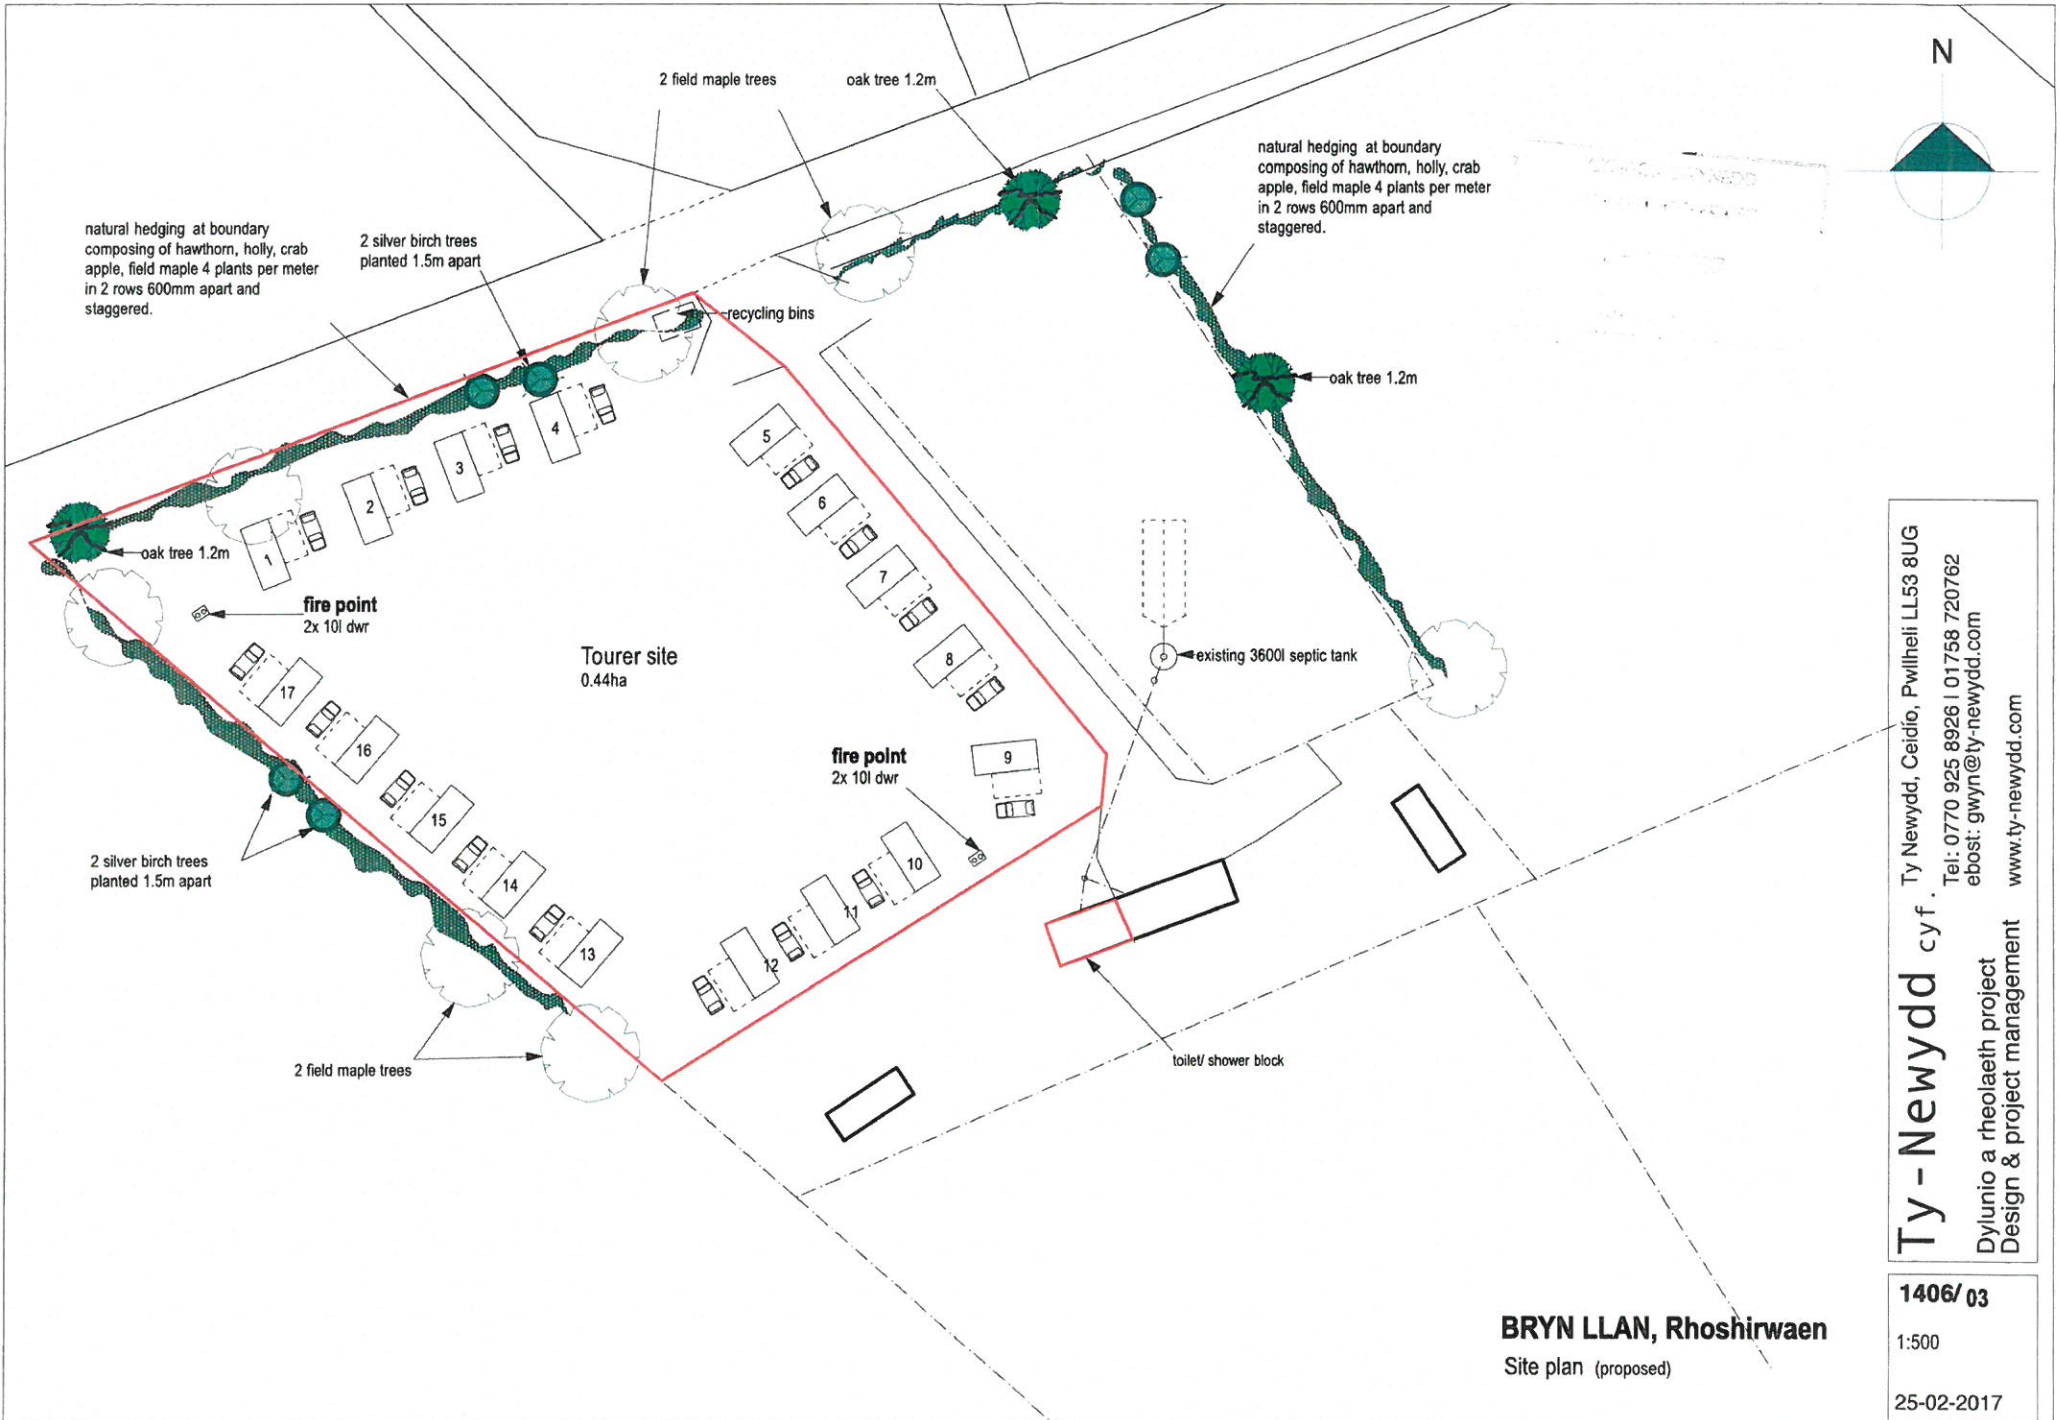

N

Ty - Newydd cyf.
Ty Newydd, Ceidio, Pwllheli LL53 8UG
Tel: 0770 925 8926 | 01758 720762
ebot: gwyn@ty-newydd.com
www.ty-newydd.com

Dylunio a rheolaeth project
Design & project management

1406/03
1:500
25-02-2017

BRYN LLAN, Rhoshirwaen
Site plan (proposed)