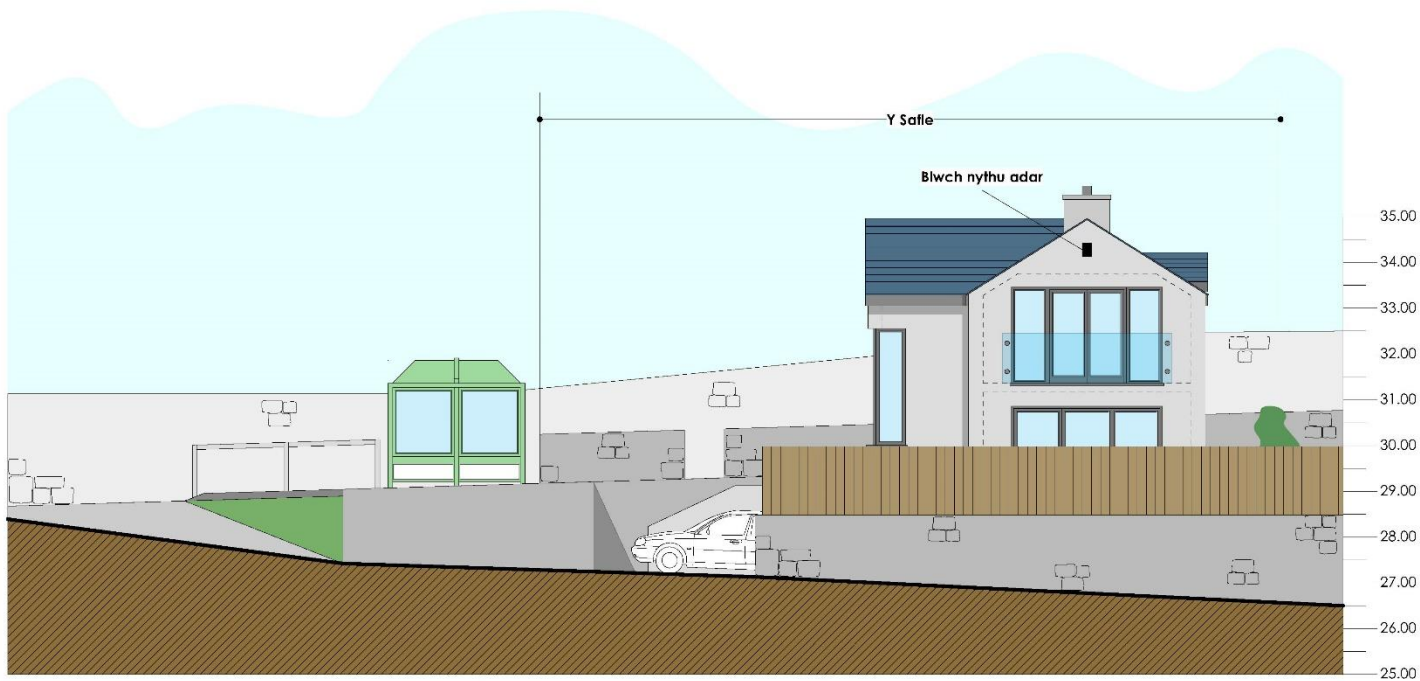

Drychiad Gogleddol

Goffenladau:
T6 - Llechen las naturiol
Muriau - Renâr lliw
Drysau - Coedyn
Ffenestri - Coedyn
Nwyddau - Dŵr glaw hœarn bwrw nid aluminium

Cais Cynllunio Ap Thomas Cyl. Carreg Las 3ryn Y Wœren Y Felinheli Gwynedd LL56 4QS 01248 670353 www.ap-thomas.com info@ap-thomas.com	DATE : 20.12.2020 SCALE : 1:100 DRAWN: TE CHECKED: AMJ JOB. Tŷr ger Penlon, Clynog Fawr, Caernarfon
	DRG. Drychiad Bwreidedig
JOB NO. 5380 DRG. REF. (20)07 REV. A	A.012322 (rev.01) (c) 2020 Ap Thomas Cyl. Ltd. © The drawing is copyright of Ap Thomas Cyl. and must not be copied or reproduced in any format in whole or part without written consent.