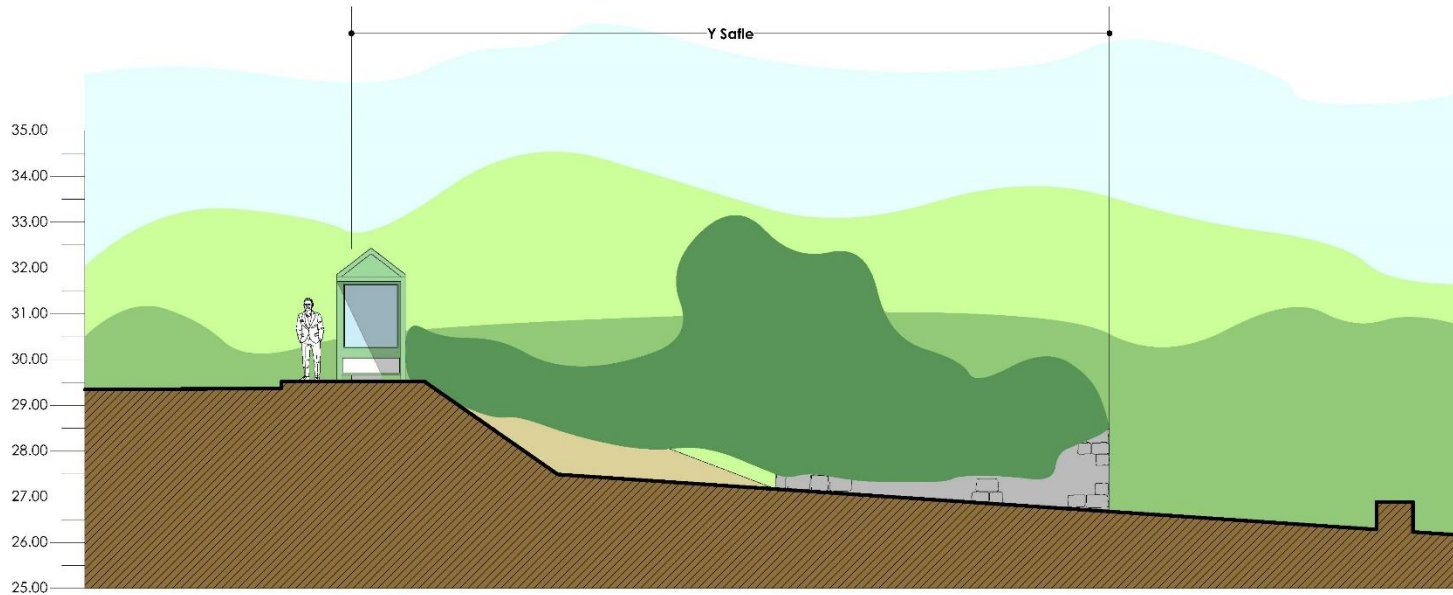

Drychiad Dwyreiniol

Cais Cynlunio Ap Thomas Cylf, Carreg Las Bryn Y Waern Y Felinheli Gwynedd LL56 4QS 01248 670353 www.ap-thomas.com info@ap-thomas.com	DATE : 20.12.2020 SCALE : 1:100 DRAWN: TE CHECKED: AMJ JOB. Tŷ ger Penlon, Clynog Fawr, Caernarfon
	DRG. Drychiad Presennol
JOB NO. 5380 DRG. REF. (00)02 REV. *