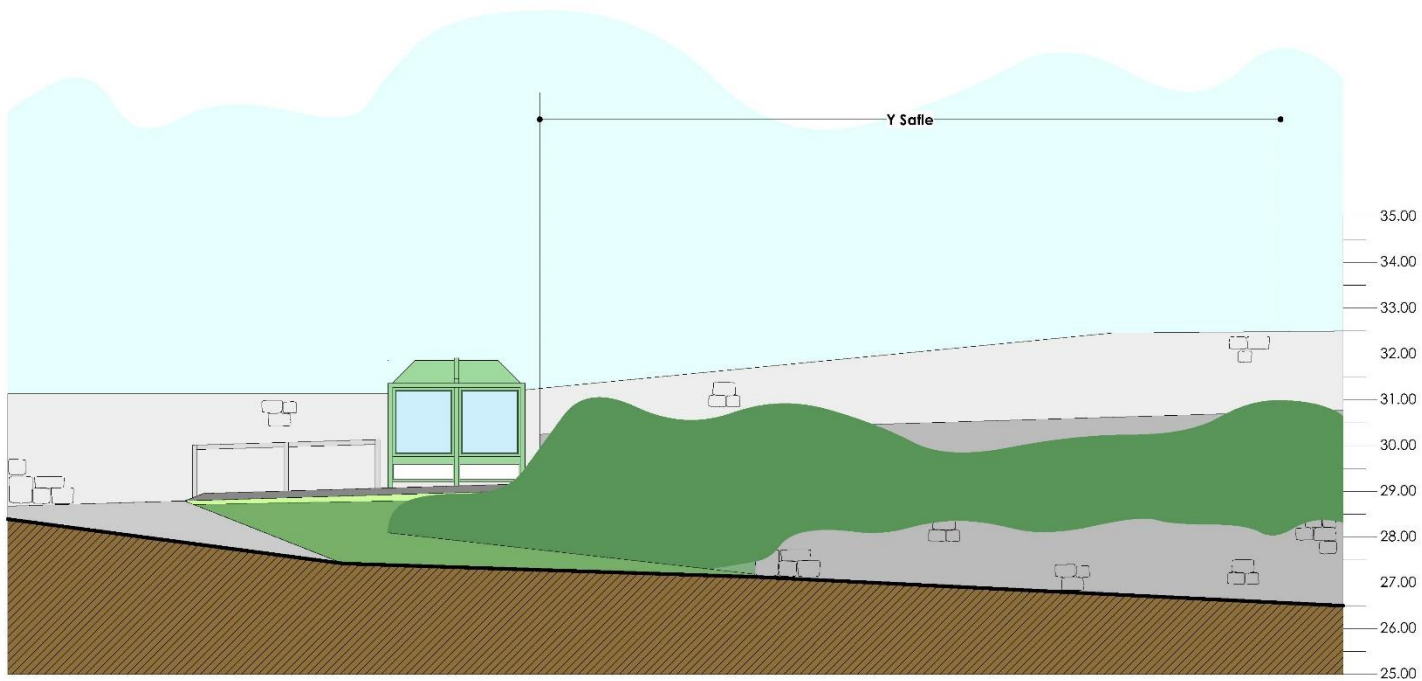

Drychiad Gogleddol

Cais Cynllunio Ap Thomas Cylf. Carreg Las Stryn Y Waern Y Felinheli Gwynedd LL56 4QS 01248 670353 www.ap-thomas.com info@ap-thomas.com	DATE : 20.12.2020 SCALE : 1:100 DRAWN: TE CHECKED: AMJ JOB. Tŷ ger Penlon, Clynog Fawr, Caernarfon	
	DRG. Drychiad Presennol	
JOB NO. 5380	DRG. REF. (00)04	REV. *