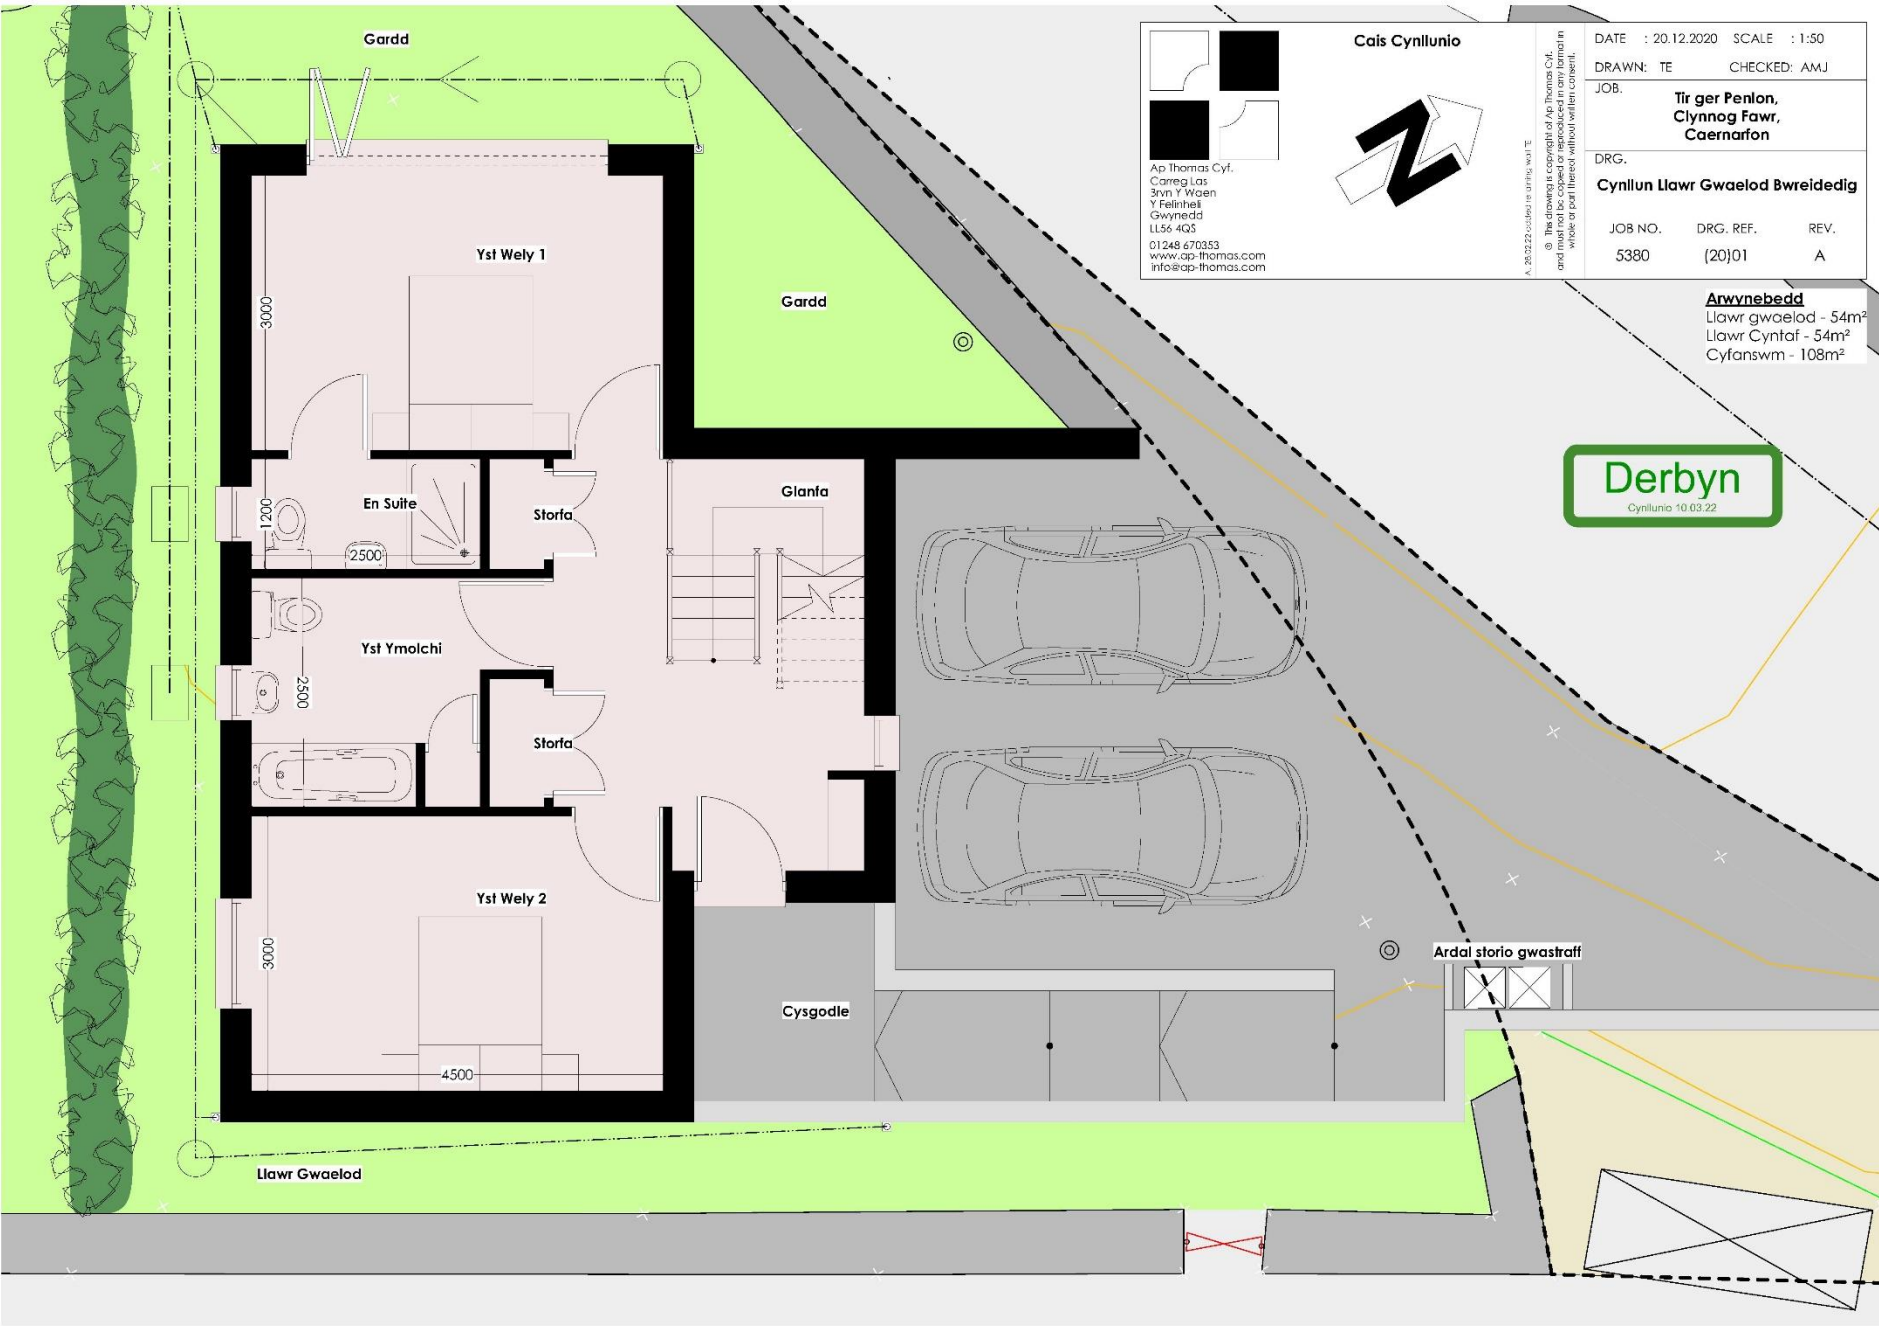

Gardd

Yst Wely 1

En Suite

Storfa

Glanfa

Yst Ymolchi

Storfa

Yst Wely 2

Cysgodle

Llawr Gwaelod

Cais Cynllunio

Ap Thomas Cyl.
Carreg Las
3r yn Y Waen
Y Felinheli
Gwynedd
LL55 4QS
01248 670353
www.ap-thomas.com
info@ap-thomas.com

DATE : 20.12.2020 SCALE : 1:50

DRAWN: TE CHECKED: AMJ

JOB: **Tir ger Penlon,
Clynng Fawr,
Caernarfon**

DRG: **Cynllun Llaur Gwaelod Bwreidedig**

JOB NO.	DRG. REF.	REV.
5380	(20)01	A

Arwnebedd
Llawr gwaelod - 54m²
Llawr Cynfaf - 54m²
Cyfanswm - 108m²

Derbyn
Cynllunio 10.03.22

Ardal storio gwastraff