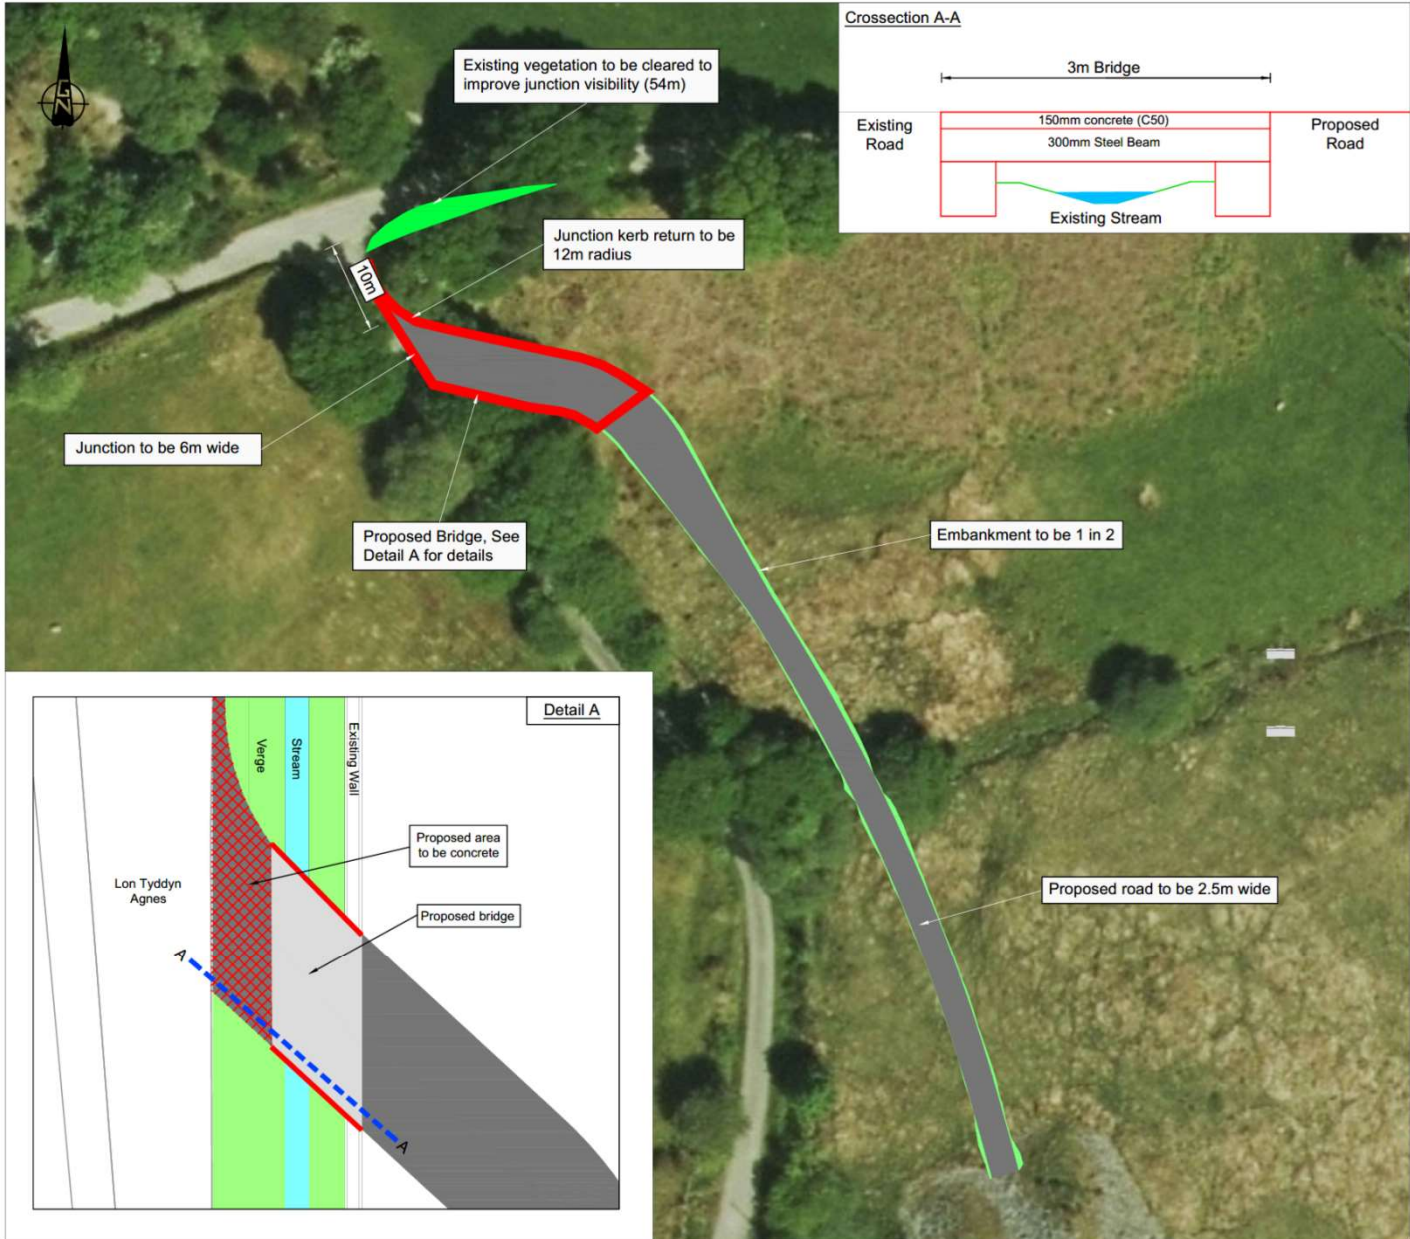

Scale 1:5000

Derbyn
19.01.22

Grid Reference

SH 48082 52118

Grid Reference (5 figure)

SH480621

X (Easting) Y (Northing)

248082 , 352118

Latitude Longitude (decimal)

53.044683 , -4.2676850

Latitude Longitude (degs mins secs)

53°02'41"N , 004°16'03"W

What3Words

exile.brightens.survey

Address (near)

Lôn Tyddyn Agnes, Tonyrallt, Llanllyfni,

Tal-y-sarn, Gwynedd, Wales, LL54 6RT.

Postcode (nearest)

LL54 6RT

Site Location

Grid Reference
SH 48111 52102
 Grid Reference (6 figure)
SH481521
 X (Easting), Y (Northing)
248111, 352102
 Latitude, Longitude (decimal)
53.044550, -4.2671456
 Latitude, Longitude (degs, mins, secs)
53°02'40"N, 004°16'02"W
 What3Words
wink.thatched.epic
 Address (near):
Lôn Tyddyn Agnes, Tanyralit, Llanlyfni,
Tal-y-cwm Gwynardd, Wales LL54 8RT
 Postcode (nearest):
LL54 8RT

SCALE	SHEET NUMBER
1:500	
PLOT DATE	
17/12/21	
FILE NAME	

FIGURE-08