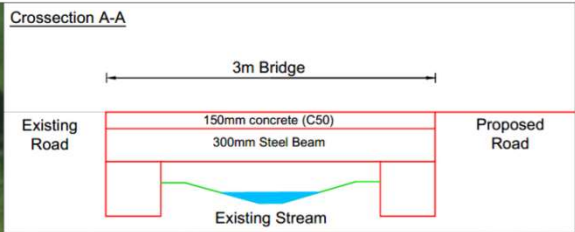

Tal-y-sarn, Gwynedd, Wales, LL54 6RT.

Postcode (nearest)

LL54 6RT

Site Location

Grid Reference
SH 48111 52102
 Grid Reference (6 figure)
SH481521
 X (Easting), Y (Northing)
248111, 352102
 Latitude, Longitude (decimal)
53.044550, -4.2671456
 Latitude, Longitude (degs, mins, secs)
53°02'40"N, 004°16'02"W
 What3Words
wink.thatched.epic
 Address (near):
Lôn Tyddyn Agnes, Tanyralit, Llanlyfni,
Tal-y-cwm Gwynardd, Wales LL54 8RT
 Postcode (nearest):
LL54 8RT